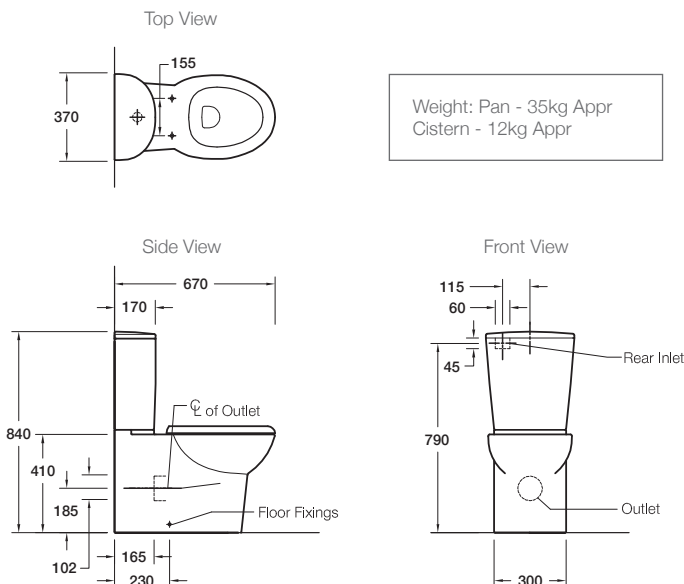

Product

- Opiaz back to wall toilet suite

Kohler Code

3735A-0

**Included Components**

- Opiaz toilet pan
- Opiaz toilet tank 4.5/3L
- Opiaz quiet close quick release toilet seat
- Vario pan connector
- Fill valve
- Bottom inlet plug
- Floor fixing bolts and anchors

Features

- Dual flush (4.5/3L)
- Top left back entry
- P-trap set out height: 185mm
- S-trap set out: 90mm - 160mm (with vario pan connector)
- Box rim
- Vitreous china

WELS RATING
(4 Star 3.5L av. flush)

Technical Details**Installation Notes:**

- Water supply pressure range: 20 psi (137 kPa) - 80 psi (551 kPa).
- Can be installed as a P-trap using a straight connector (not supplied) or as an S-trap using the vario connector (supplied) and pan collar (not supplied).
- Top left back entry comes as standard.
- The installation of a remotely located inlet shut-off valve (not supplied) is required.