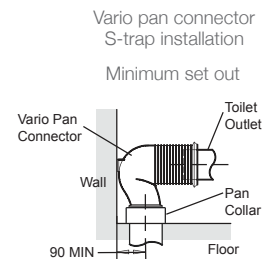

Product

- Opiaz back to wall toilet suite

Kohler Code

3735A-0

**Included Components**

- Opiaz toilet pan
- Opiaz toilet tank 4.5/3L
- Opiaz quiet close quick release toilet seat
- Vario pan connector
- Fill valve
- Bottom inlet plug
- Floor fixing bolts and anchors

Features

- Dual flush (4.5/3L)
- Top left back entry
- P-trap set out height: 185mm
- S-trap set out: 90mm - 160mm (with vario pan connector)
- Box rim
- Vitreous china

WELS RATING
(4 Star 3.5L av. flush)

Technical Details**Installation Notes:**

- Water supply pressure range: 20 psi (137 kPa) - 80 psi (551 kPa).
- Can be installed as a P-trap using a straight connector (not supplied) or as an S-trap using the vario connector (supplied) and pan collar (not supplied).
- Top left back entry comes as standard.
- The installation of a remotely located inlet shut-off valve (not supplied) is required.