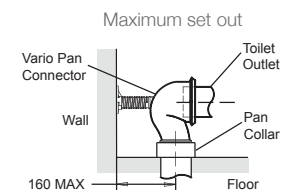

Product

- Opiaz back to wall toilet suite

Kohler Code

3735A-0

**Included Components**

- Opiaz toilet pan
- Opiaz toilet tank 4.5/3L
- Opiaz quiet close quick release toilet seat
- Vario pan connector
- Fill valve
- Bottom inlet plug
- Floor fixing bolts and anchors

Features

- Dual flush (4.5/3L)
- Top left back entry
- P-trap set out height: 185mm
- S-trap set out: 90mm - 160mm (with vario pan connector)
- Box rim
- Vitreous china

WELS RATING
(4 Star 3.5L av. flush)

Technical Details**Installation Notes:**

- Water supply pressure range: 20 psi (137 kPa) - 80 psi (551 kPa).
- Can be installed as a P-trap using a straight connector (not supplied) or as an S-trap using the vario connector (supplied) and pan collar (not supplied).
- Top left back entry comes as standard.
- The installation of a remotely located inlet shut-off valve (not supplied) is required.