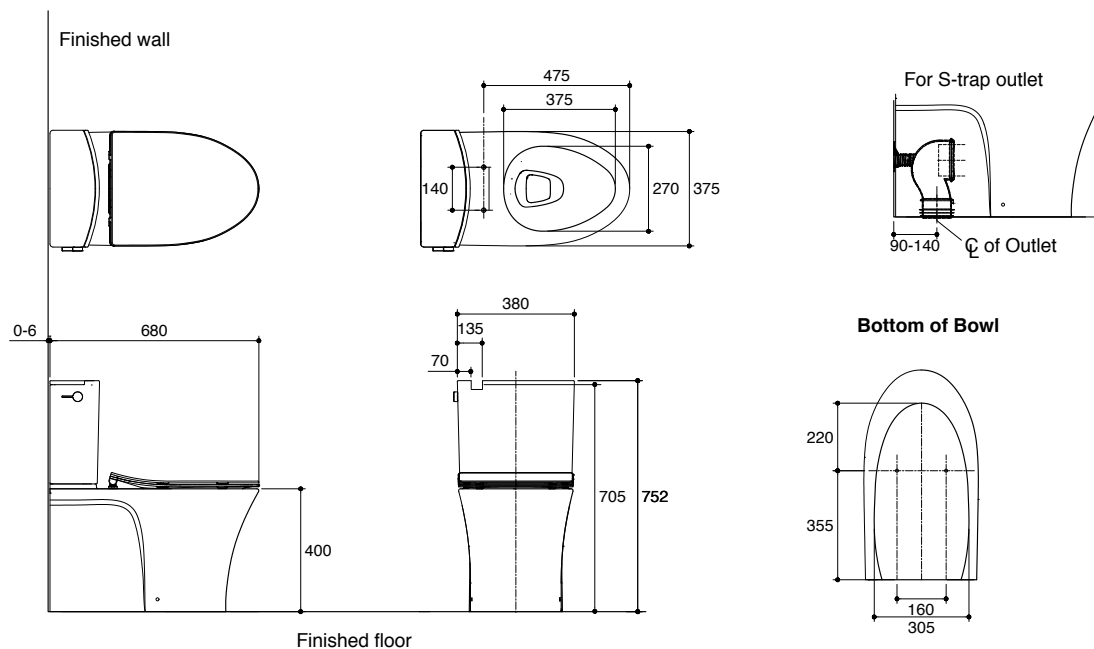

Features

- Vitreous china
- Elongated bowl
- Back to wall
- Includes double injection slim seat or slim seat
- Includes polished chrome trip lever
- Wash Down Flushing system
- Dual flush 3/4.5 liter per flush
- 90-140 mm rough-in for S-trap
- Top left rear inlet entry
- WELS 4-Star rating

23622A-0

23623A-0

Technical Information

Fixture:	
Configuration	two-piece, elongated
Water per flush	3/4.5 liter
Passageway	51 mm
Water area	127 x 102 mm
Water depth from rim	225 mm
Seat post hole centers	140 mm

Included Components:	
Bowl	23626A-0
Tank	23625A-0
Tank cover	1369030-SP-**
Slim seat (for 23622A-0)	77471K-0
or Double injection seat (for 23623A-0)	77070K-0
Vario pan connector	12503A-NA
Offset pan collar	100794

Product Diagram

Dimensions are approximate.

Unit: mm

Note: The recommended dimension for installation can be adjusted according to user preferences and layout. Kohler Co. reserves the right to make changes in product characteristics, packaging, or availability at anytime without notice.