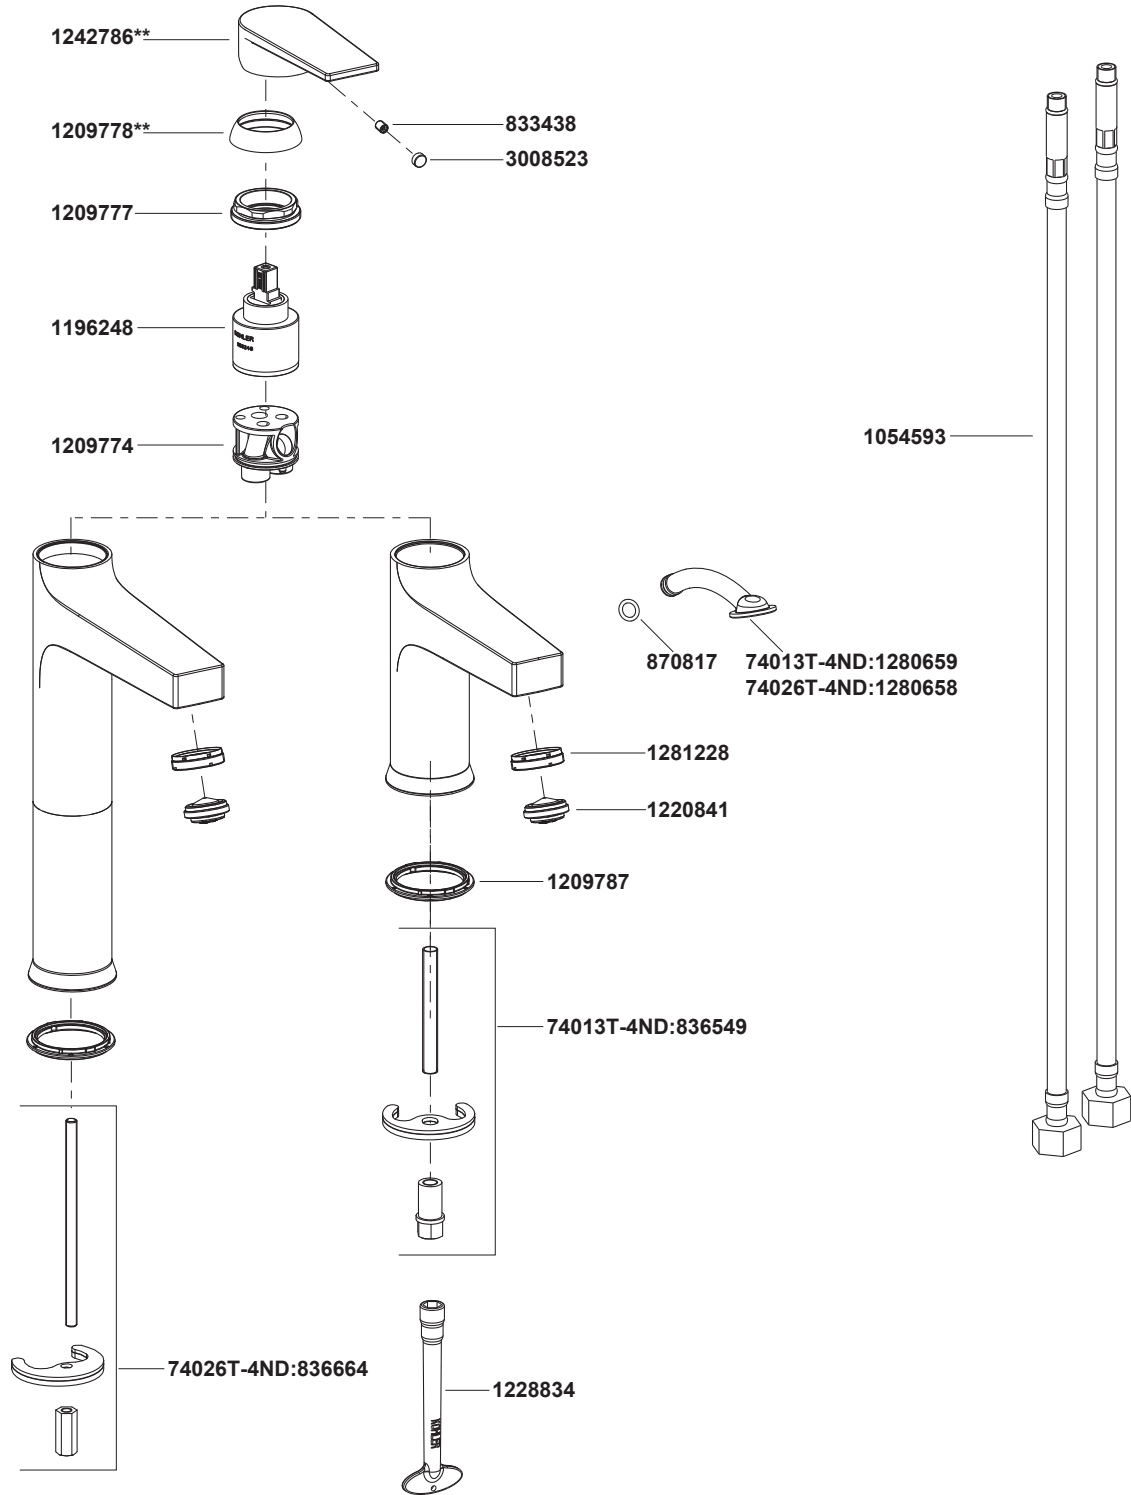

74013T-4ND Single Lever Basin Mixer
74026T-4ND Single Lever Tall Basin Mixer

**Color code must be specified when ordering.