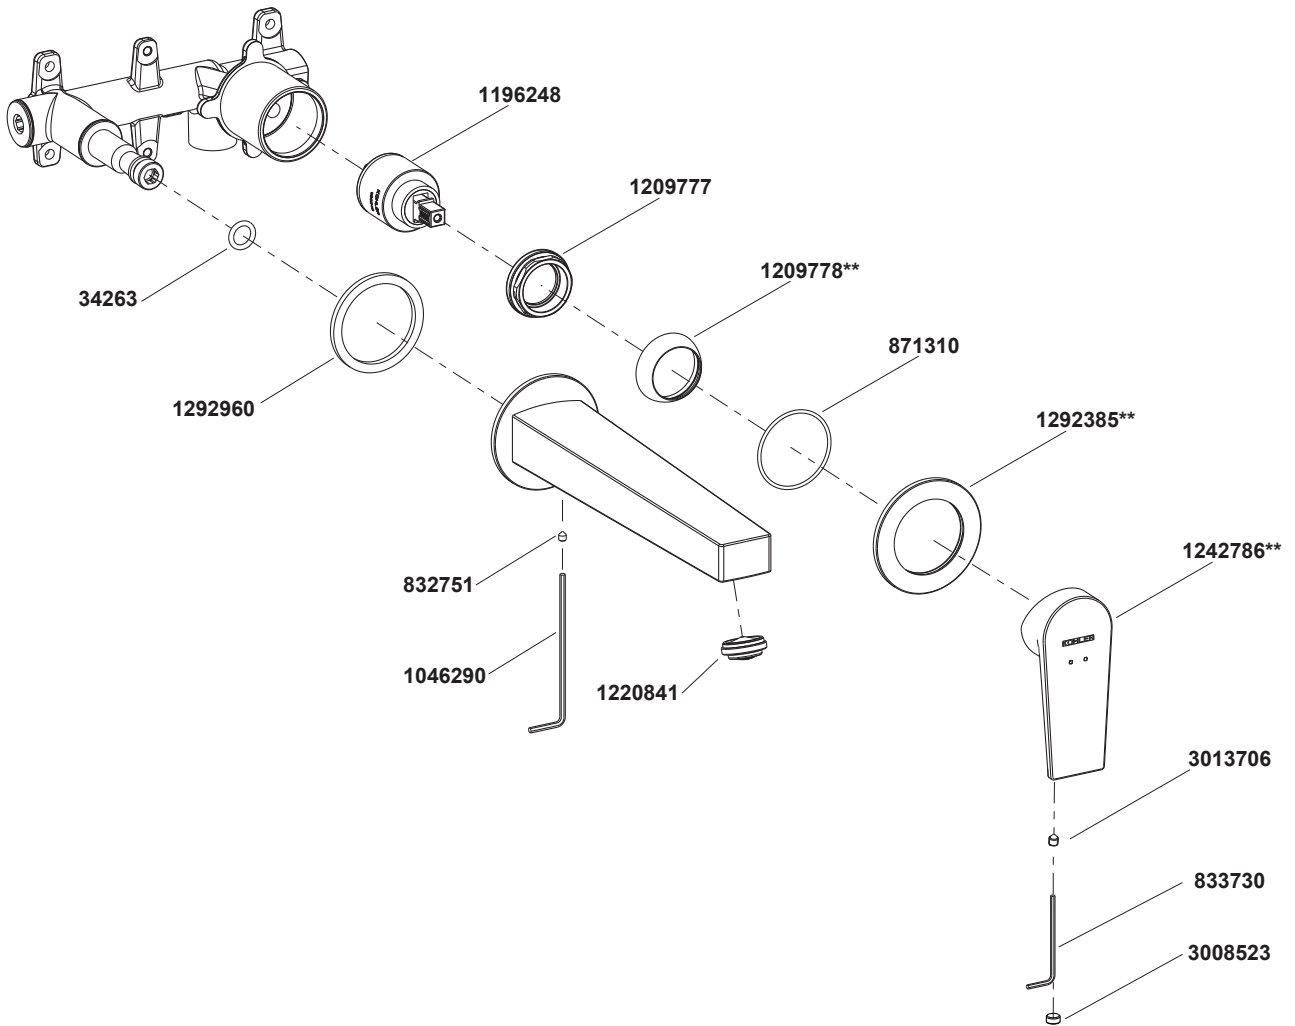

74027T-4ND Wall Mount Single Lever Basin Mixer

\*\*Color code must be specified when ordering.