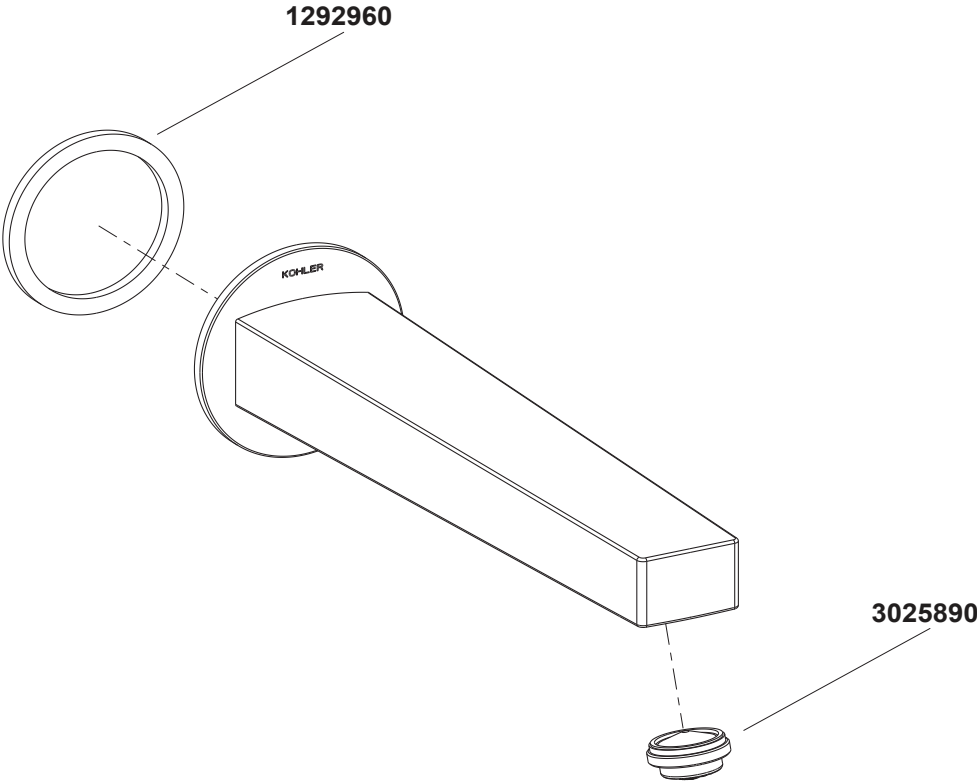

74046T Bath Spout

**Color code must be specified when ordering.