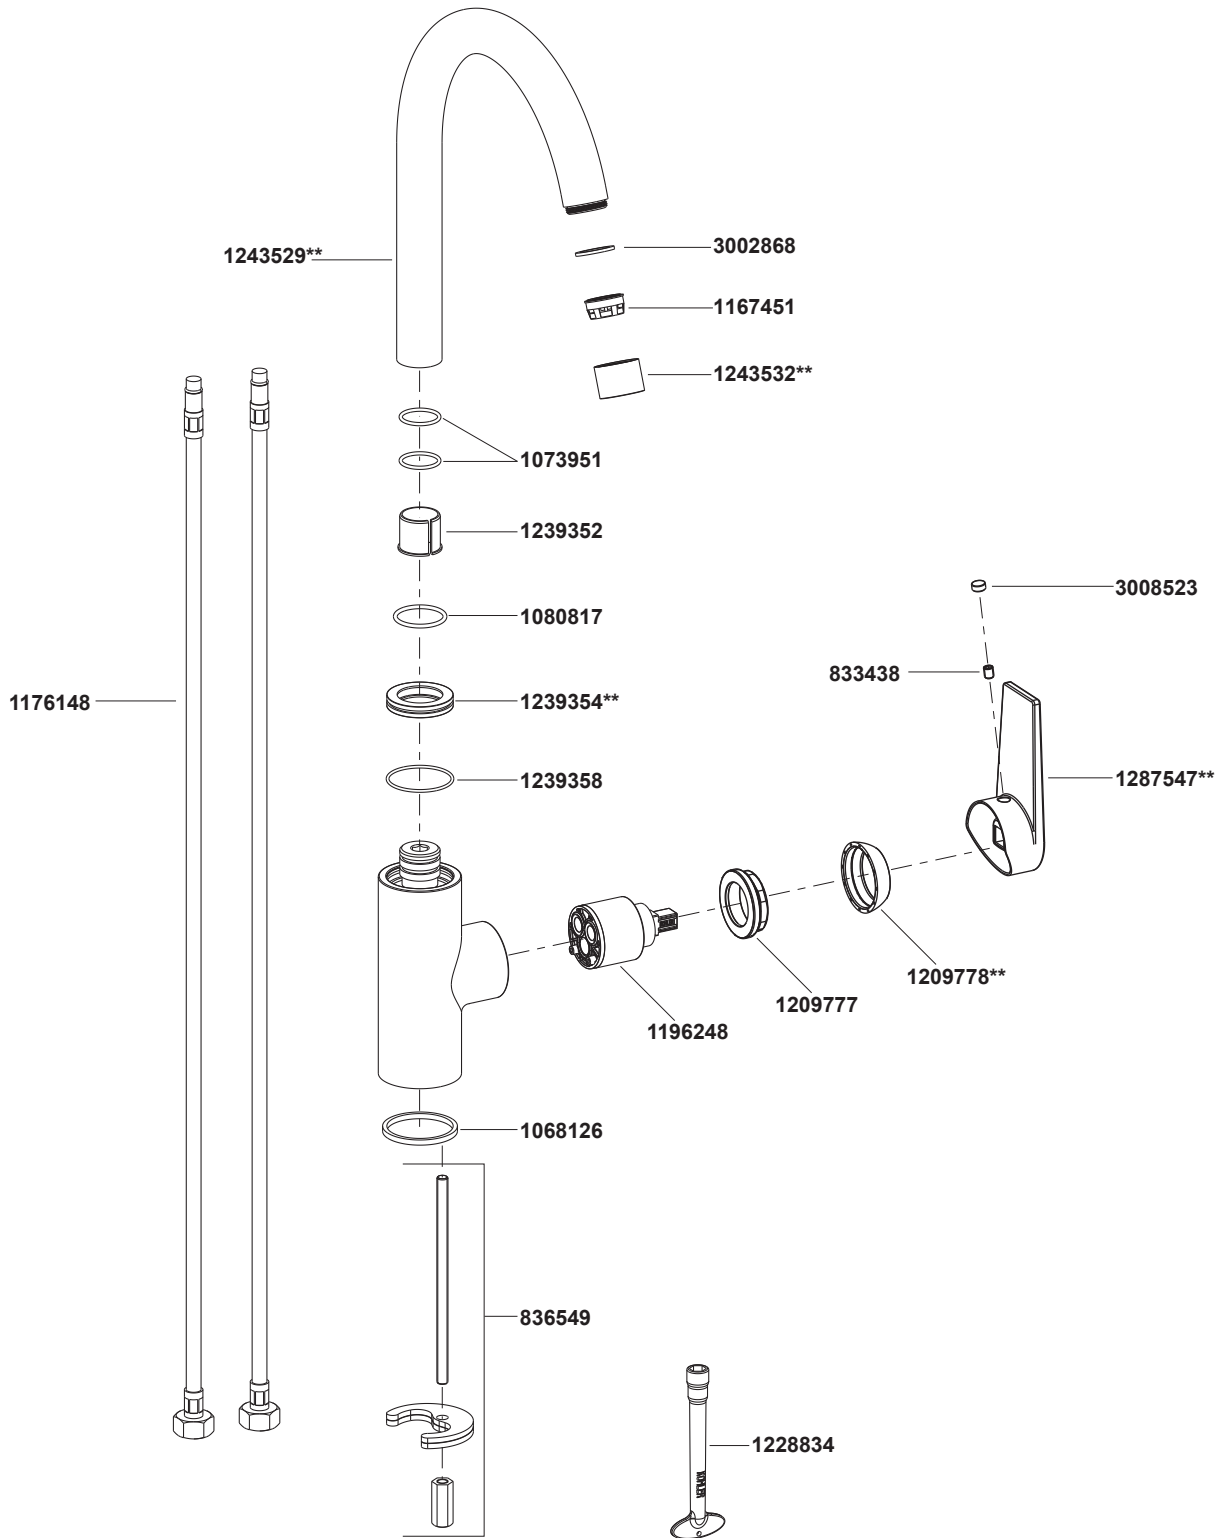

74053T-4E Tube Spout Kitchen Faucet

**Color code must be specified when ordering