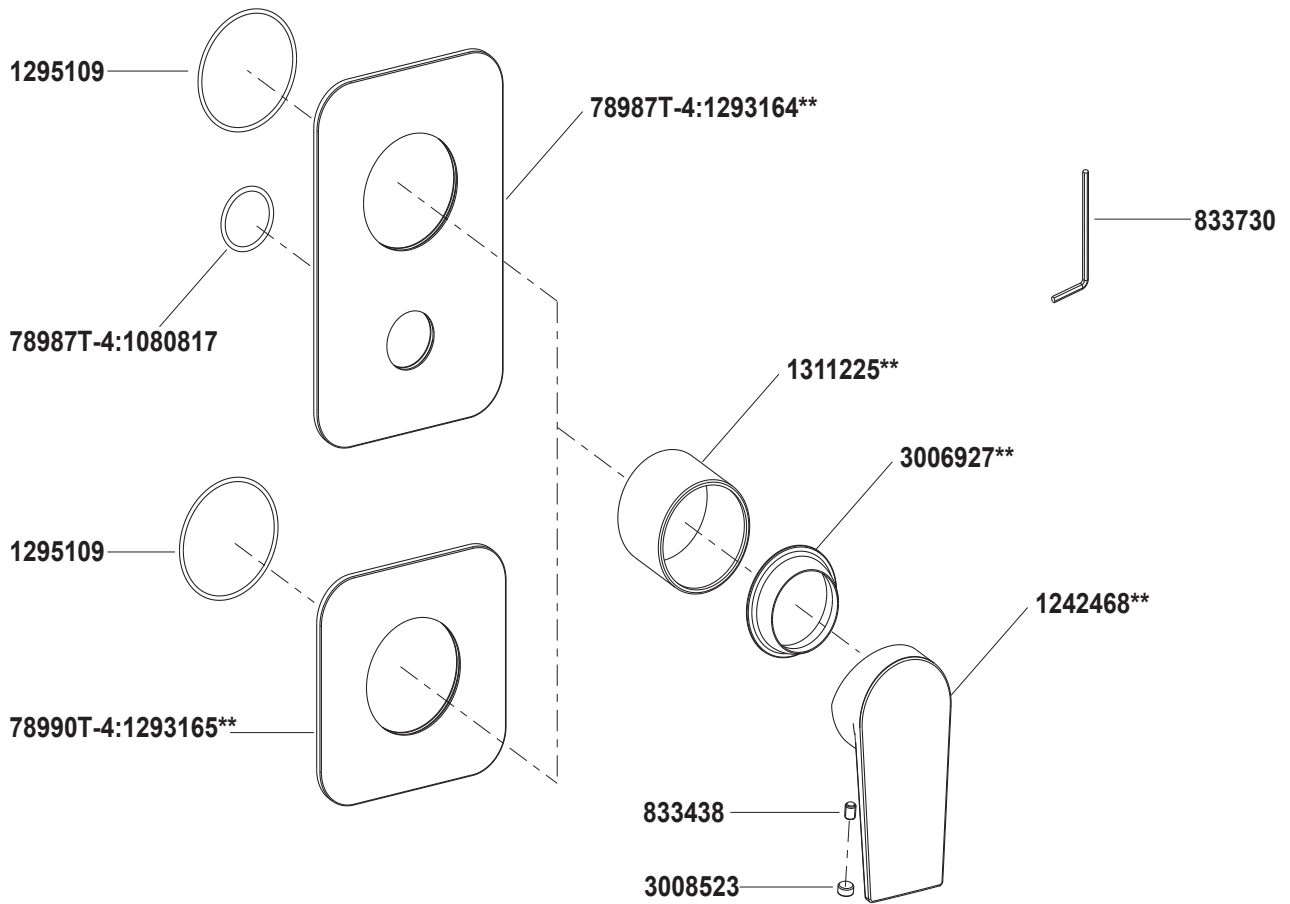

78987T-4 Recessed Thin Bath Shower Trim Kit
78990T-4 Recessed Thin Shower Only Trim Kit

**Color code must be specified when ordering.