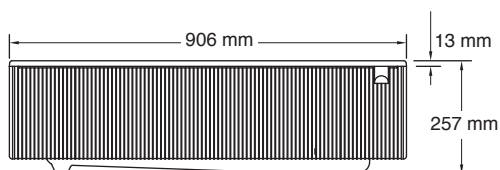

Features:

- Fits minimum 36" (914 mm) apron sink base cabinet.
- 241mm depth provides generous workspace.
- Apron designed to fit in standard 36" apron-front cabinetry
- Textured geometric faceted design.
- Matte finish offers rich, dimensional color.
- Offset drain increases workspace in the sink and storage space underneath.
- Self-Trimming® apron overlaps cabinet face for easy installation and beautiful results

Included Components:

- K-26026 Farmhouse kitchen sink towel hook.
- K-30182 Sink racks

Recommended Waste:

- 1216931 (Sink waste outlet).

Technical Information:

All product dimensions are nominal.

Bowl configuration:	Single
Min. base cabinet width:	914 mm
Bowl area (Only):	Length: 726 mm
	Width: 394 mm
	Bowl depth: 241 mm
	Water depth: 241 mm
Drain hole:	3-7/8" (98 mm)
Template:	Undermount, 1477787-7, required, included.