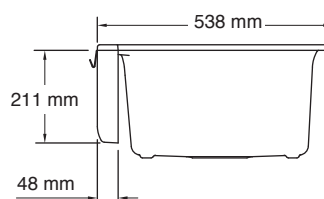

Included Components:

- K-26026 Farmhouse kitchen sink towel hook.
- K-30182 Sink racks

Recommended Waste:

- 1216931 (Sink waste outlet).

Technical Information:

All product dimensions are nominal.

Bowl configuration:	Single
Min. base cabinet width:	914 mm
Bowl area (Only):	Length: 726 mm
	Width: 394 mm
	Bowl depth: 241 mm
	Water depth: 241 mm
Drain hole:	3-7/8" (98 mm)
Template:	Undermount, 1477787-7, required, included.