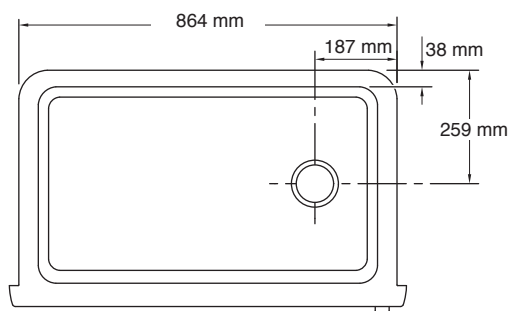

Features:

- Fits minimum 36" (914 mm) apron sink base cabinet.
- 241mm depth provides generous workspace.
- Apron designed to fit in standard 36" apron-front cabinetry
- Textured geometric faceted design.
- Matte finish offers rich, dimensional color.
- Offset drain increases workspace in the sink and storage space underneath.
- Self-Trimming® apron overlaps cabinet face for easy installation and beautiful results

Included Components:

- K-26026 Farmhouse kitchen sink towel hook.
- K-30182 Sink racks

Recommended Waste:

- 1216931 (Sink waste outlet).

Technical Information:

All product dimensions are nominal.

Bowl configuration:	Single
Min. base cabinet width:	914 mm
Bowl area (Only):	Length: 726 mm
	Width: 394 mm
	Bowl depth: 241 mm
	Water depth: 241 mm
Drain hole:	3-7/8" (98 mm)
Template:	Undermount, 1477787-7, required, included.