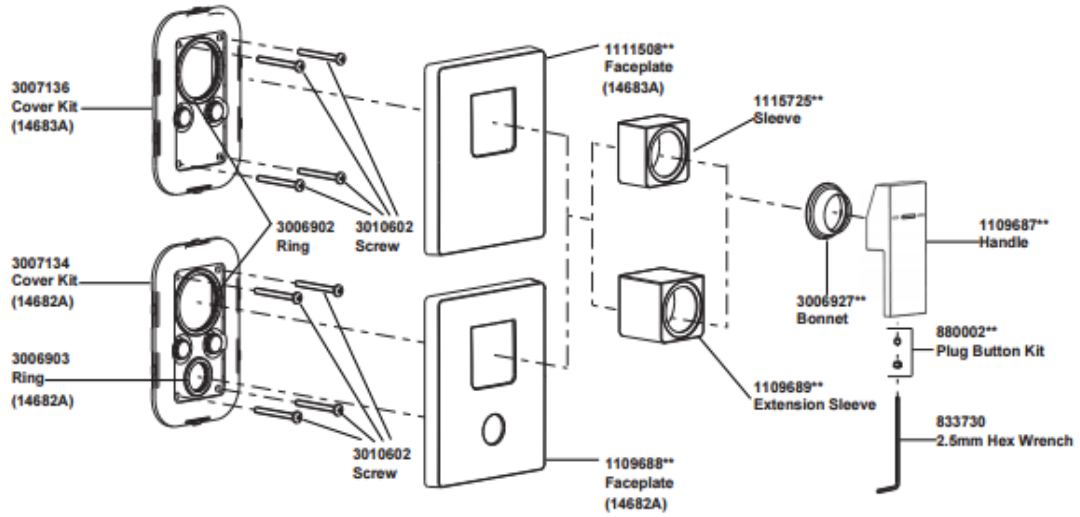

LOURE WALL MOUNT BATH OR SHOWER MIXER SPARE PARTS

SPARE PARTS

**Color code must be specified when ordering