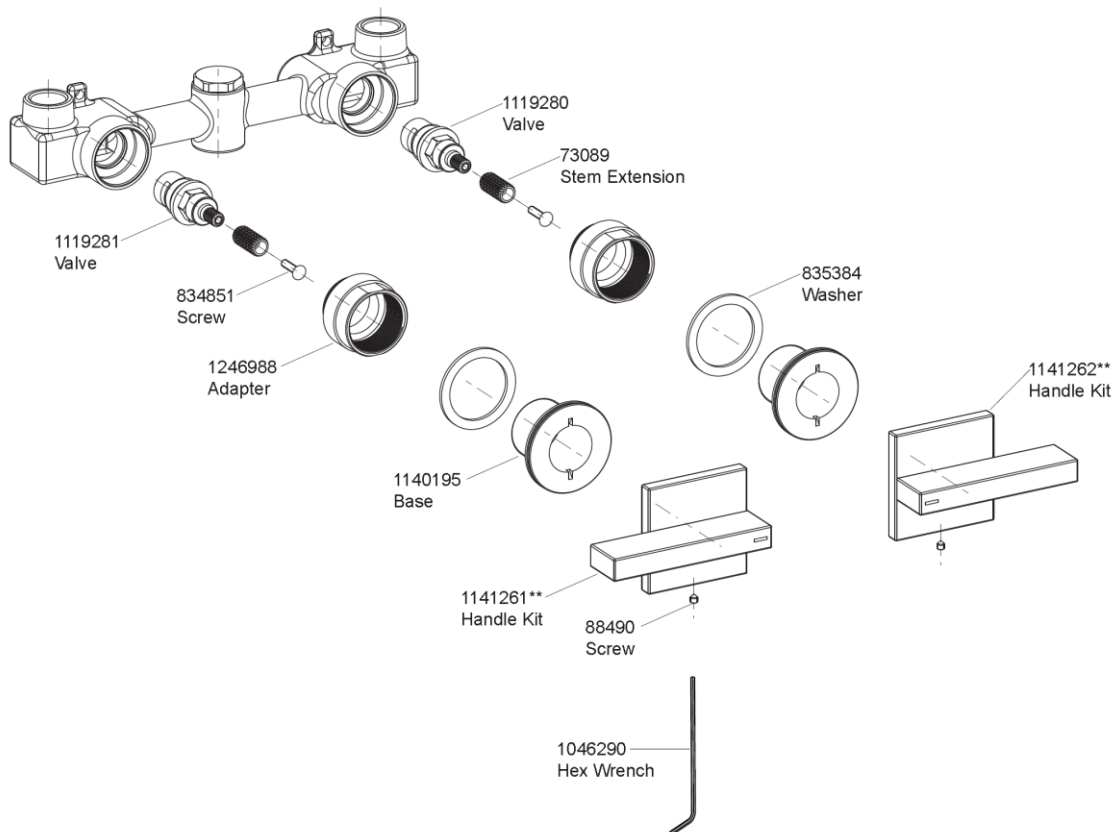

Bath Set - wall mount: 75209T-4DR

**Color code must be specified when ordering