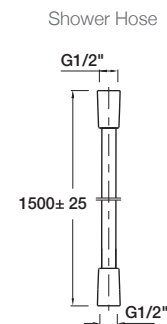

Product

- Rain Duet shower column with round head

Mico Code

621615

Kohler Code

8942A-CP

Included Components

- Shower head
- Shower column with diverter
- 1.5m hose
- Handshower

WELS RATING
(3 Star 9 Litres / min)

Related Products

- Rain Duet showers

Technical Details

G1/2" is equal to BSP1/2"

Installation Notes:

- G1/2" female wall elbow inlet.
- Optimum working pressure 300-500 kPa.