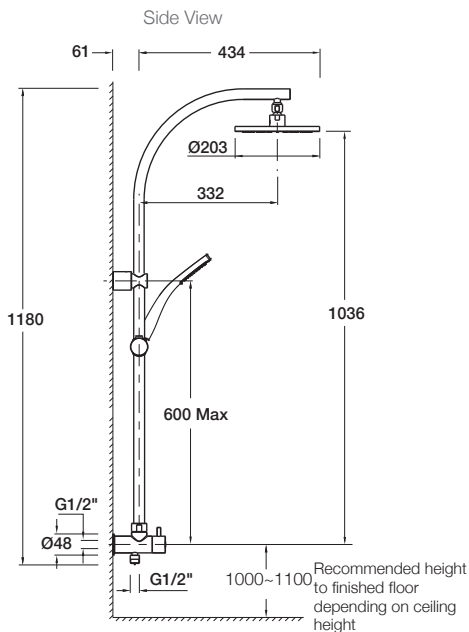

Product

- Rain Duet shower column with round head

Mico Code

621615

Kohler Code

8942A-CP

Included Components

- Shower head
- Shower column with diverter
- 1.5m hose
- Handshower

WELS RATING
(3 Star 9 Litres / min)

Related Products

- Rain Duet showers

Technical Details

G1/2" is equal to BSP1/2"

Installation Notes:

- G1/2" female wall elbow inlet.
- Optimum working pressure 300-500 kPa.