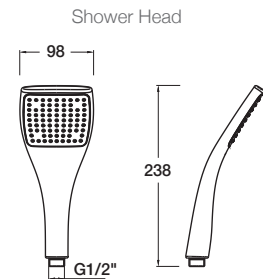

Product

- Rain Duet shower column with round head

Mico Code

621615

Kohler Code

8942A-CP

Included Components

- Shower head
- Shower column with diverter
- 1.5m hose
- Handshower

Features

- Catalyst Spray Technology delivers a luxurious and drenching 'rain' experience
- Divert between handshower and overhead shower
- Polished chrome
- Suitable for mains pressure
- KOHLER finishes resist tarnishing and corrosion

WELS RATING
(3 Star 9 Litres / min)

Related Products

- Rain Duet showers

Technical Details

G1/2" is equal to BSP1/2"

Installation Notes:

- G1/2" female wall elbow inlet.
- Optimum working pressure 300-500 kPa.