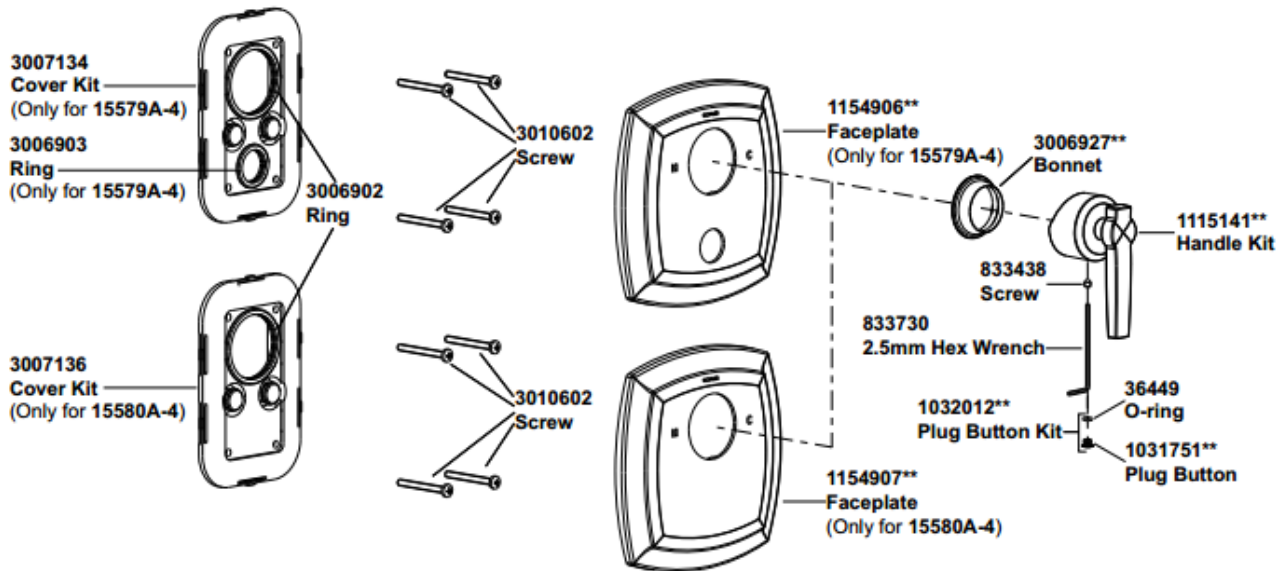

## MARGAUX BATH OR SHOWER MIXER TRIM KITS - SPARE PARTS

### SERVICE PARTS

\*\*Color code must be specified when ordering