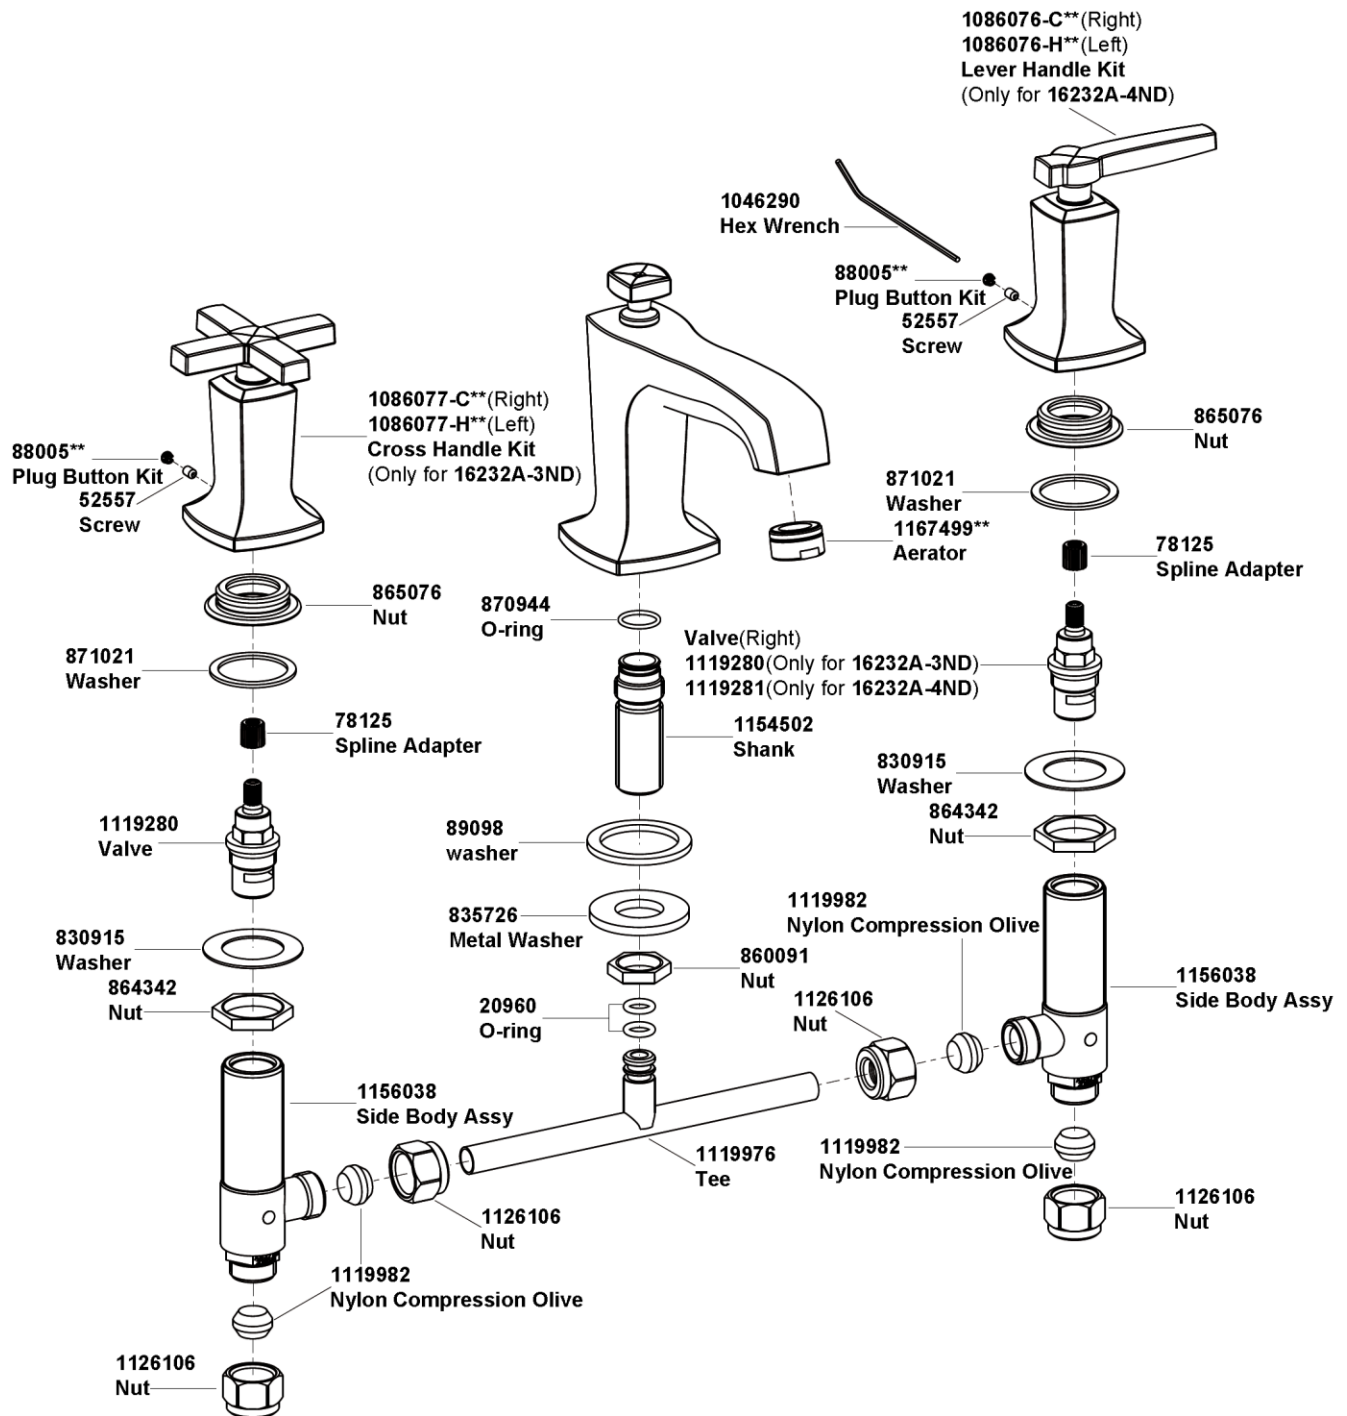

**16232A HOB-MOUNT BASIN SET**

\*\*Color code must be specified when ordering