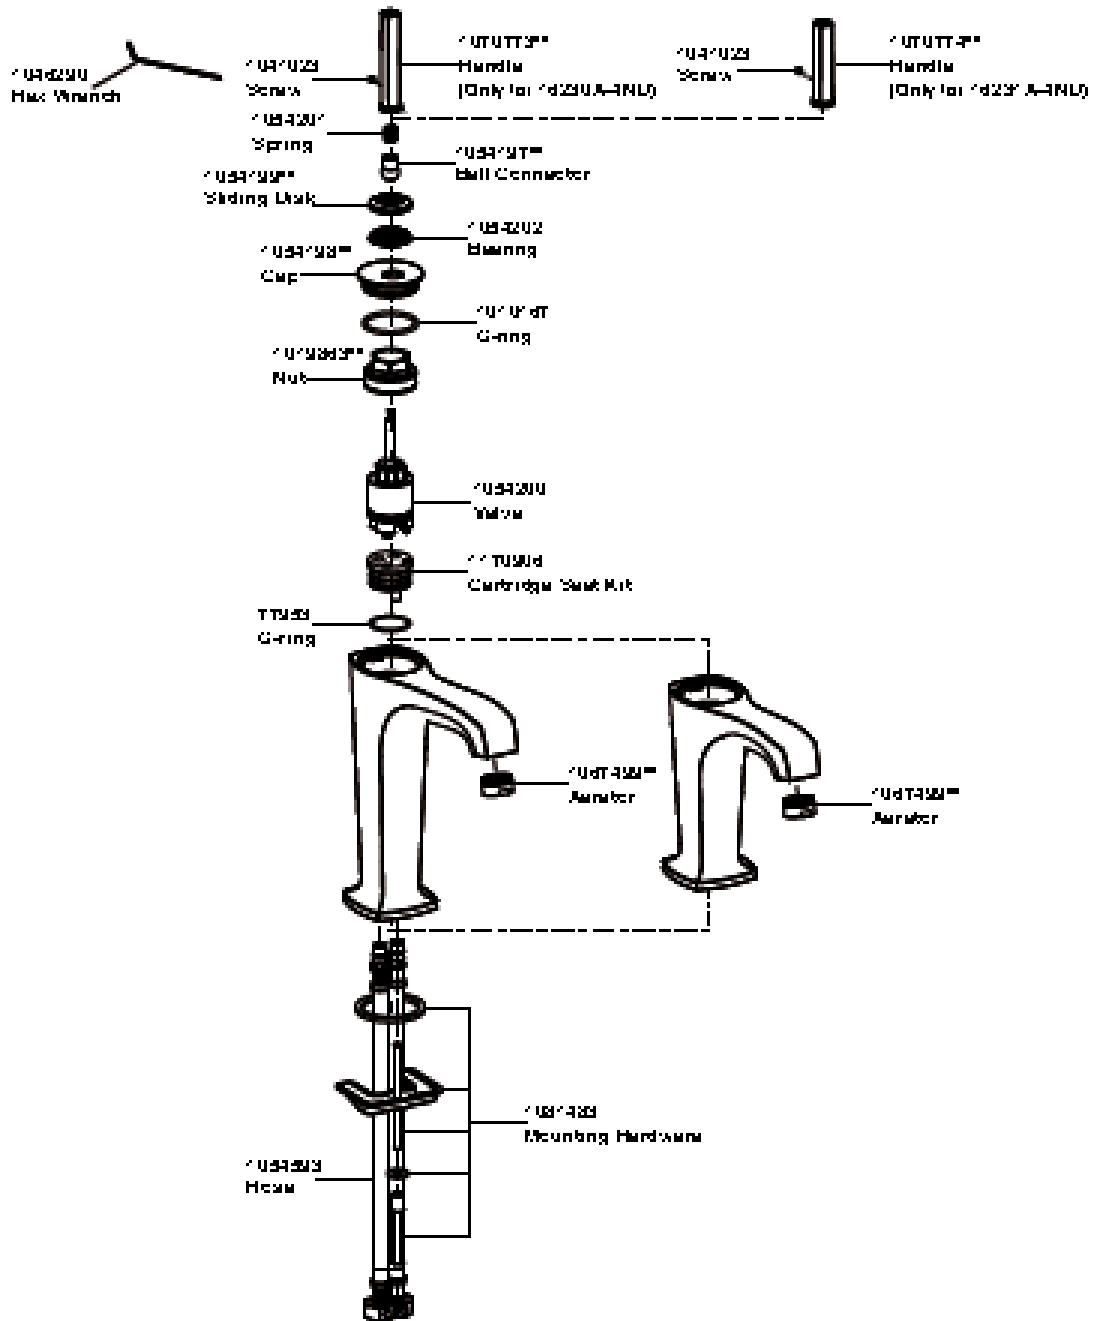

16230A-4ND BASIN SET
16231A-4ND TALL BASIN SET

*Color code must be specified when ordering