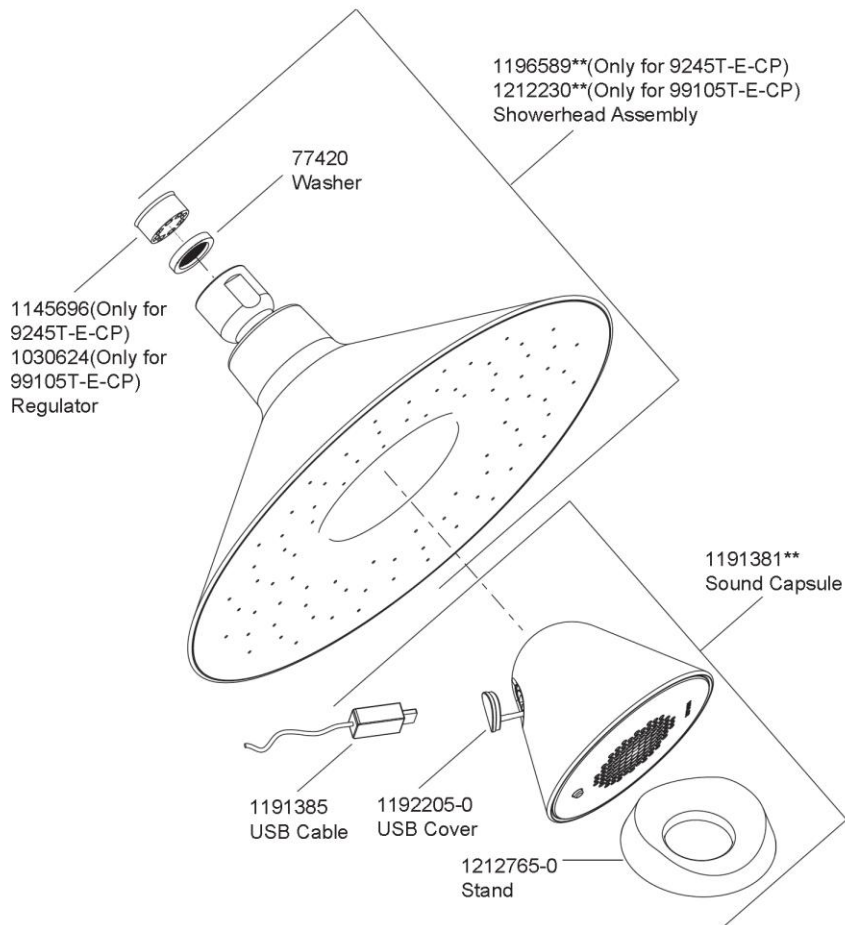

Moxie showerhead - 5": 9245T-E-CP
Moxie showerhead - 8": 99105T-E-CP

**Color code must be specified when ordering