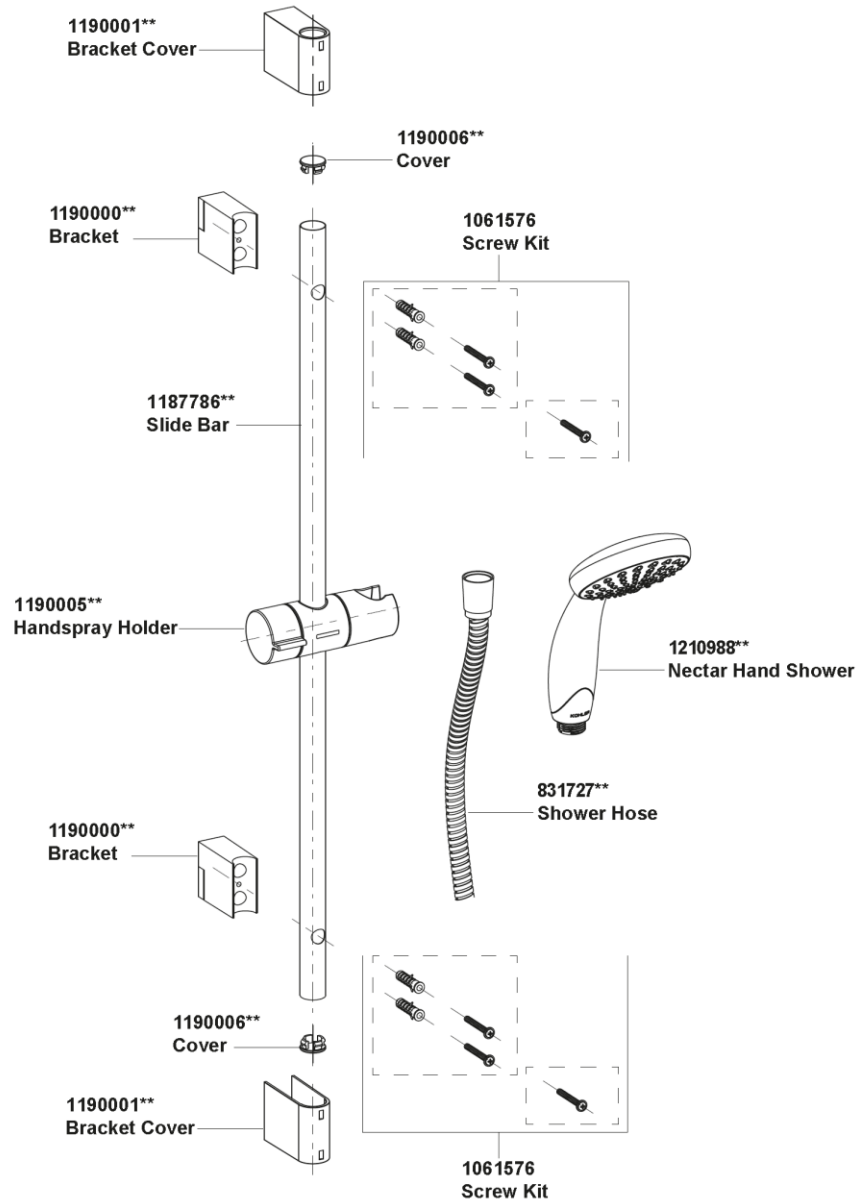

Nectar Slide Shower: 98200A-CP

**Color code must be specified when ordering