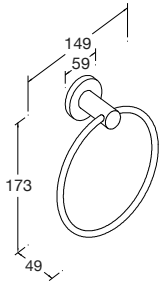

**Included Components**

- Installation hardware

**Features**

- Polished chrome • Metal construction • Durability • No visible fixings

- Hook - set of 3  
Kohler: 10714A-CP

- Towel hook  
Kohler: 10713A-CP

- Double hand towel holder  
Kohler: 10702A-CP

- Towel ring  
Kohler: 10709A-CP

- Horizontal toilet tissue holder  
Kohler: 10704A-CP

- Covered horizontal toilet tissue holder  
Kohler: 10705A-CP

- Toilet brush set  
Kohler: 10703A-CP

- Soap dispenser with holder  
Kohler: 10712A-CP

- Soap dish with holder  
Kohler: 10706A-CP

- Glass tumbler with holder  
Kohler: 10707A-CP

- Double glass tumbler with holder  
Kohler: 10708A-CP

- Glass shelf - 500mm  
Kohler: 10711A-CP

- Towel bar - 610mm  
Kohler: 10710A-CP