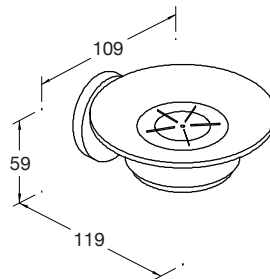

**Included Components**

- Installation hardware

**Features**

- Polished chrome • Metal construction • Durability • No visible fixings

- Hook - set of 3  
Kohler: 10714A-CP

- Towel hook  
Kohler: 10713A-CP

- Double hand towel holder  
Kohler: 10702A-CP

- Towel ring  
Kohler: 10709A-CP

- Horizontal toilet tissue holder  
Kohler: 10704A-CP

- Covered horizontal toilet tissue holder  
Kohler: 10705A-CP

- Toilet brush set  
Kohler: 10703A-CP

- Soap dispenser with holder  
Kohler: 10712A-CP

- Soap dish with holder  
Kohler: 10706A-CP

- Glass tumbler with holder  
Kohler: 10707A-CP

- Double glass tumbler with holder  
Kohler: 10708A-CP

- Glass shelf - 500mm  
Kohler: 10711A-CP

- Towel bar - 610mm  
Kohler: 10710A-CP