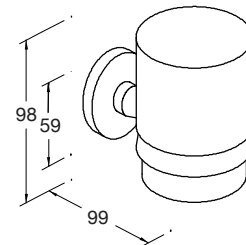

**Included Components**

- Installation hardware

**Features**

- Polished chrome • Metal construction • Durability • No visible fixings

- Hook - set of 3  
Kohler: 10714A-CP

- Towel hook  
Kohler: 10713A-CP

- Double hand towel holder  
Kohler: 10702A-CP

- Towel ring  
Kohler: 10709A-CP

- Horizontal toilet tissue holder  
Kohler: 10704A-CP

- Covered horizontal toilet tissue holder  
Kohler: 10705A-CP

- Toilet brush set  
Kohler: 10703A-CP

- Soap dispenser with holder  
Kohler: 10712A-CP

- Soap dish with holder  
Kohler: 10706A-CP

- Glass tumbler with holder  
Kohler: 10707A-CP

- Double glass tumbler with holder  
Kohler: 10708A-CP

- Glass shelf - 500mm  
Kohler: 10711A-CP

- Towel bar - 610mm  
Kohler: 10710A-CP