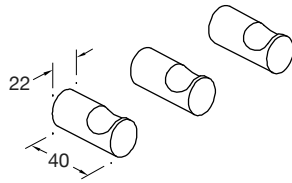

**Included Components**

- Installation hardware

**Features**

- Polished chrome • Metal construction • Durability • No visible fixings

- Hook - set of 3  
Kohler: 10714A-CP

- Towel hook  
Kohler: 10713A-CP

- Double hand towel holder  
Kohler: 10702A-CP

- Towel ring  
Kohler: 10709A-CP

- Horizontal toilet tissue holder  
Kohler: 10704A-CP

- Covered horizontal toilet tissue holder  
Kohler: 10705A-CP

- Toilet brush set  
Kohler: 10703A-CP

- Soap dispenser with holder  
Kohler: 10712A-CP

- Soap dish with holder  
Kohler: 10706A-CP

- Glass tumbler with holder  
Kohler: 10707A-CP

- Double glass tumbler with holder  
Kohler: 10708A-CP

- Glass shelf - 500mm  
Kohler: 10711A-CP

- Towel bar - 610mm  
Kohler: 10710A-CP