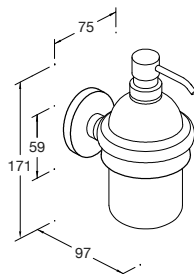

**Included Components**

- Installation hardware

**Features**

- Polished chrome • Metal construction • Durability • No visible fixings

- Hook - set of 3  
Kohler: 10714A-CP

- Towel hook  
Kohler: 10713A-CP

- Double hand towel holder  
Kohler: 10702A-CP

- Towel ring  
Kohler: 10709A-CP

- Horizontal toilet tissue holder  
Kohler: 10704A-CP

- Covered horizontal toilet tissue holder  
Kohler: 10705A-CP

- Toilet brush set  
Kohler: 10703A-CP

- Soap dispenser with holder  
Kohler: 10712A-CP

- Soap dish with holder  
Kohler: 10706A-CP

- Glass tumbler with holder  
Kohler: 10707A-CP

- Double glass tumbler with holder  
Kohler: 10708A-CP

- Glass shelf - 500mm  
Kohler: 10711A-CP

- Towel bar - 610mm  
Kohler: 10710A-CP