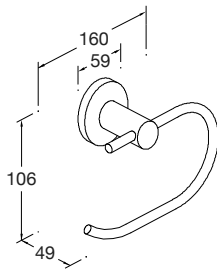

**Included Components**

- Installation hardware

**Features**

- Polished chrome • Metal construction • Durability • No visible fixings

- Hook - set of 3  
Kohler: 10714A-CP

- Towel hook  
Kohler: 10713A-CP

- Double hand towel holder  
Kohler: 10702A-CP

- Towel ring  
Kohler: 10709A-CP

- Horizontal toilet tissue holder  
Kohler: 10704A-CP

- Covered horizontal toilet tissue holder  
Kohler: 10705A-CP

- Toilet brush set  
Kohler: 10703A-CP

- Soap dispenser with holder  
Kohler: 10712A-CP

- Soap dish with holder  
Kohler: 10706A-CP

- Glass tumbler with holder  
Kohler: 10707A-CP

- Double glass tumbler with holder  
Kohler: 10708A-CP

- Glass shelf - 500mm  
Kohler: 10711A-CP

- Towel bar - 610mm  
Kohler: 10710A-CP