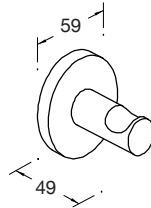

**Included Components**

- Installation hardware

**Features**

- Polished chrome • Metal construction • Durability • No visible fixings

- Hook - set of 3  
Kohler: 10714A-CP

- Towel hook  
Kohler: 10713A-CP

- Double hand towel holder  
Kohler: 10702A-CP

- Towel ring  
Kohler: 10709A-CP

- Horizontal toilet tissue holder  
Kohler: 10704A-CP

- Covered horizontal toilet tissue holder  
Kohler: 10705A-CP

- Toilet brush set  
Kohler: 10703A-CP

- Soap dispenser with holder  
Kohler: 10712A-CP

- Soap dish with holder  
Kohler: 10706A-CP

- Glass tumbler with holder  
Kohler: 10707A-CP

- Double glass tumbler with holder  
Kohler: 10708A-CP

- Glass shelf - 500mm  
Kohler: 10711A-CP

- Towel bar - 610mm  
Kohler: 10710A-CP