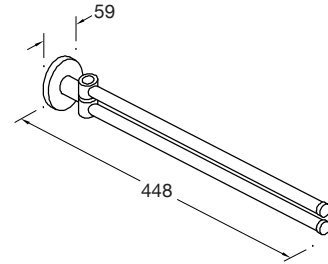

**Included Components**

- Installation hardware

**Features**

- Polished chrome • Metal construction • Durability • No visible fixings

- Hook - set of 3  
Kohler: 10714A-CP

- Towel hook  
Kohler: 10713A-CP

- Double hand towel holder  
Kohler: 10702A-CP

- Towel ring  
Kohler: 10709A-CP

- Horizontal toilet tissue holder  
Kohler: 10704A-CP

- Covered horizontal toilet tissue holder  
Kohler: 10705A-CP

- Toilet brush set  
Kohler: 10703A-CP

- Soap dispenser with holder  
Kohler: 10712A-CP

- Soap dish with holder  
Kohler: 10706A-CP

- Glass tumbler with holder  
Kohler: 10707A-CP

- Double glass tumbler with holder  
Kohler: 10708A-CP

- Glass shelf - 500mm  
Kohler: 10711A-CP

- Towel bar - 610mm  
Kohler: 10710A-CP