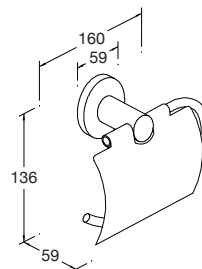

**Included Components**

- Installation hardware

**Features**

- Polished chrome • Metal construction • Durability • No visible fixings

- Hook - set of 3  
Kohler: 10714A-CP

- Towel hook  
Kohler: 10713A-CP

- Double hand towel holder  
Kohler: 10702A-CP

- Towel ring  
Kohler: 10709A-CP

- Horizontal toilet tissue holder  
Kohler: 10704A-CP

- Covered horizontal toilet tissue holder  
Kohler: 10705A-CP

- Toilet brush set  
Kohler: 10703A-CP

- Soap dispenser with holder  
Kohler: 10712A-CP

- Soap dish with holder  
Kohler: 10706A-CP

- Glass tumbler with holder  
Kohler: 10707A-CP

- Double glass tumbler with holder  
Kohler: 10708A-CP

- Glass shelf - 500mm  
Kohler: 10711A-CP

- Towel bar - 610mm  
Kohler: 10710A-CP