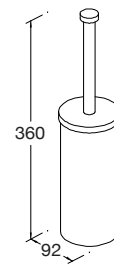

**Included Components**

- Installation hardware

**Features**

- Polished chrome • Metal construction • Durability • No visible fixings

- Hook - set of 3  
Kohler: 10714A-CP

- Towel hook  
Kohler: 10713A-CP

- Double hand towel holder  
Kohler: 10702A-CP

- Towel ring  
Kohler: 10709A-CP

- Horizontal toilet tissue holder  
Kohler: 10704A-CP

- Covered horizontal toilet tissue holder  
Kohler: 10705A-CP

- Toilet brush set  
Kohler: 10703A-CP

- Soap dispenser with holder  
Kohler: 10712A-CP

- Soap dish with holder  
Kohler: 10706A-CP

- Glass tumbler with holder  
Kohler: 10707A-CP

- Double glass tumbler with holder  
Kohler: 10708A-CP

- Glass shelf - 500mm  
Kohler: 10711A-CP

- Towel bar - 610mm  
Kohler: 10710A-CP