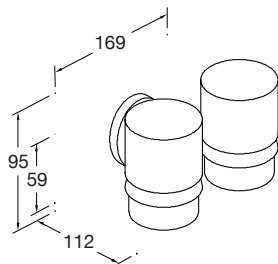

**Included Components**

- Installation hardware

**Features**

- Polished chrome • Metal construction • Durability • No visible fixings

- Hook - set of 3  
Kohler: 10714A-CP

- Towel hook  
Kohler: 10713A-CP

- Double hand towel holder  
Kohler: 10702A-CP

- Towel ring  
Kohler: 10709A-CP

- Horizontal toilet tissue holder  
Kohler: 10704A-CP

- Covered horizontal toilet tissue holder  
Kohler: 10705A-CP

- Toilet brush set  
Kohler: 10703A-CP

- Soap dispenser with holder  
Kohler: 10712A-CP

- Soap dish with holder  
Kohler: 10706A-CP

- Glass tumbler with holder  
Kohler: 10707A-CP

- Double glass tumbler with holder  
Kohler: 10708A-CP

- Glass shelf - 500mm  
Kohler: 10711A-CP

- Towel bar - 610mm  
Kohler: 10710A-CP