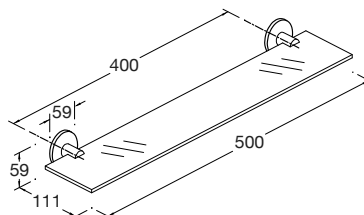

- Soap dish with holder  
Kohler: 10706A-CP

- Glass tumbler with holder  
Kohler: 10707A-CP

- Double glass tumbler with holder  
Kohler: 10708A-CP

- Glass shelf - 500mm  
Kohler: 10711A-CP

- Towel bar - 610mm  
Kohler: 10710A-CP