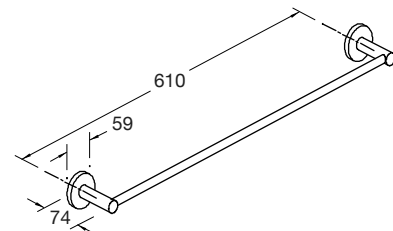

- Soap dish with holder  
Kohler: 10706A-CP

- Glass tumbler with holder  
Kohler: 10707A-CP

- Double glass tumbler with holder  
Kohler: 10708A-CP

- Glass shelf - 500mm  
Kohler: 10711A-CP

- Towel bar - 610mm  
Kohler: 10710A-CP