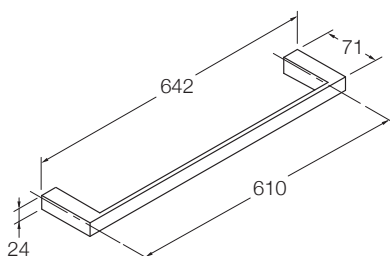

**Included Components**

- Installation hardware

**Features**

- Polished chrome • Metal construction • Durability • No visible fixings

- Robe hook  
Kohler: 37345T-CP

- Double robe hook  
Kohler: 37346T-CP

- Covered toilet tissue holder  
Kohler: 37351T-CP

- Horizontal toilet tissue holder  
Kohler: 37350T-CP

- Hotelier  
Kohler: 9125T-CP

- Towel bar - 457mm  
Kohler: 98419T-CP

- Towel bar - 610mm  
Kohler: 37347T-CP

- Double towel bar - 610mm  
Kohler: 9123T-CP