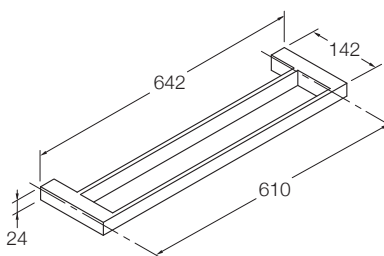

**Included Components**

- Installation hardware

**Features**

- Polished chrome • Metal construction • Durability • No visible fixings

- Robe hook  
Kohler: 37345T-CP

- Double robe hook  
Kohler: 37346T-CP

- Covered toilet tissue holder  
Kohler: 37351T-CP

- Horizontal toilet tissue holder  
Kohler: 37350T-CP

- Hotelier  
Kohler: 9125T-CP

- Towel bar - 457mm  
Kohler: 98419T-CP

- Towel bar - 610mm  
Kohler: 37347T-CP

- Double towel bar - 610mm  
Kohler: 9123T-CP