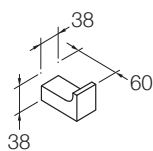

**Included Components**

- Installation hardware

**Features**

- Polished chrome • Metal construction • Durability • No visible fixings

- Robe hook  
Kohler: 37345T-CP

- Double robe hook  
Kohler: 37346T-CP

- Covered toilet tissue holder  
Kohler: 37351T-CP

- Horizontal toilet tissue holder  
Kohler: 37350T-CP

- Hotelier  
Kohler: 9125T-CP

- Towel bar - 457mm  
Kohler: 98419T-CP

- Towel bar - 610mm  
Kohler: 37347T-CP

- Double towel bar - 610mm  
Kohler: 9123T-CP