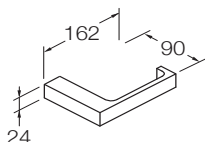

**Included Components**

- Installation hardware

**Features**

- Polished chrome • Metal construction • Durability • No visible fixings

- Robe hook  
Kohler: 37345T-CP

- Double robe hook  
Kohler: 37346T-CP

- Covered toilet tissue holder  
Kohler: 37351T-CP

- Horizontal toilet tissue holder  
Kohler: 37350T-CP

- Hotelier  
Kohler: 9125T-CP

- Towel bar - 457mm  
Kohler: 98419T-CP

- Towel bar - 610mm  
Kohler: 37347T-CP

- Double towel bar - 610mm  
Kohler: 9123T-CP