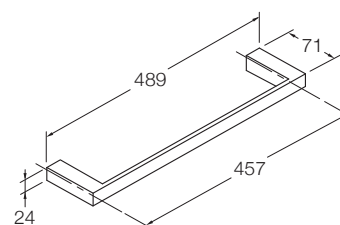

**Included Components**

- Installation hardware

**Features**

- Polished chrome • Metal construction • Durability • No visible fixings

- Robe hook  
Kohler: 37345T-CP

- Double robe hook  
Kohler: 37346T-CP

- Covered toilet tissue holder  
Kohler: 37351T-CP

- Horizontal toilet tissue holder  
Kohler: 37350T-CP

- Hotelier  
Kohler: 9125T-CP

- Towel bar - 457mm  
Kohler: 98419T-CP

- Towel bar - 610mm  
Kohler: 37347T-CP

- Double towel bar - 610mm  
Kohler: 9123T-CP