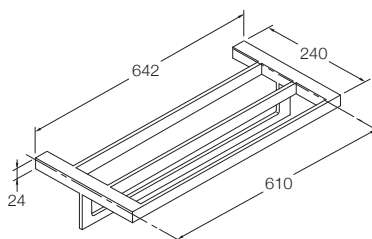

**Included Components**

- Installation hardware

**Features**

- Polished chrome • Metal construction • Durability • No visible fixings

- Robe hook  
Kohler: 37345T-CP

- Double robe hook  
Kohler: 37346T-CP

- Covered toilet tissue holder  
Kohler: 37351T-CP

- Horizontal toilet tissue holder  
Kohler: 37350T-CP

- Hotelier  
Kohler: 9125T-CP

- Towel bar - 457mm  
Kohler: 98419T-CP

- Towel bar - 610mm  
Kohler: 37347T-CP

- Double towel bar - 610mm  
Kohler: 9123T-CP