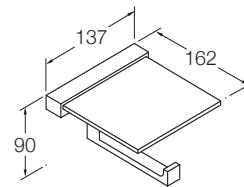

**Included Components**

- Installation hardware

**Features**

- Polished chrome • Metal construction • Durability • No visible fixings

- Robe hook  
Kohler: 37345T-CP

- Double robe hook  
Kohler: 37346T-CP

- Covered toilet tissue holder  
Kohler: 37351T-CP

- Horizontal toilet tissue holder  
Kohler: 37350T-CP

- Hotelier  
Kohler: 9125T-CP

- Towel bar - 457mm  
Kohler: 98419T-CP

- Towel bar - 610mm  
Kohler: 37347T-CP

- Double towel bar - 610mm  
Kohler: 9123T-CP