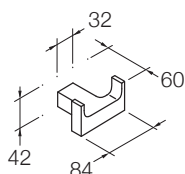

**Included Components**

- Installation hardware

**Features**

- Polished chrome • Metal construction • Durability • No visible fixings

- Robe hook  
Kohler: 37345T-CP

- Double robe hook  
Kohler: 37346T-CP

- Covered toilet tissue holder  
Kohler: 37351T-CP

- Horizontal toilet tissue holder  
Kohler: 37350T-CP

- Hotelier  
Kohler: 9125T-CP

- Towel bar - 457mm  
Kohler: 98419T-CP

- Towel bar - 610mm  
Kohler: 37347T-CP

- Double towel bar - 610mm  
Kohler: 9123T-CP