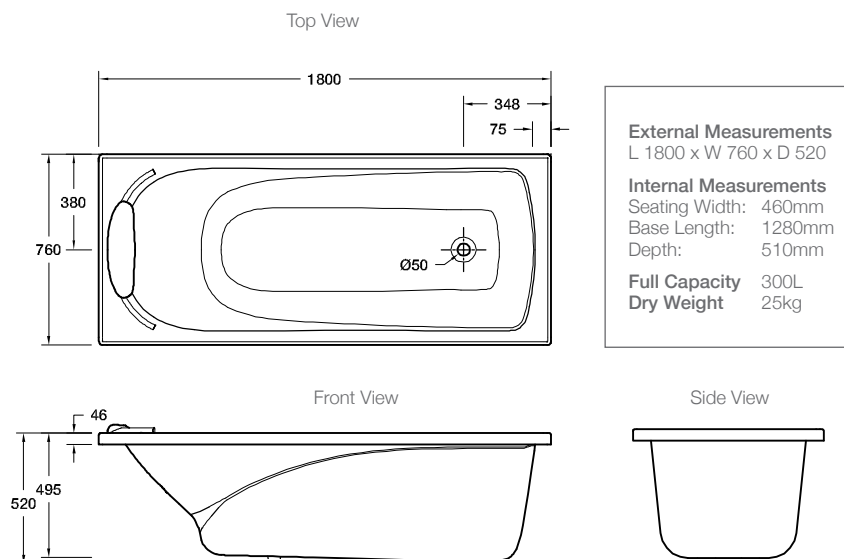

Product

- Regatta 1800mm drop-in bath

Kohler Code

11300A-0

Included Components

- Chrome rail
- Rail fixing kit
- Charcoal pillow

Features

- Drop-in acrylic bath (fully reinforced)
- Also available as a 1667mm drop-in bath
- Elegant chrome head rail and charcoal pillow

Optional Accessories

- Tapware

Related Products

- Regatta baths
- Regatta BubbleMassage™

Technical Details

Installation Notes:

- Floor must provide support for a minimum of 400kg and must be level.
- 40mm waste (not supplied) is required.