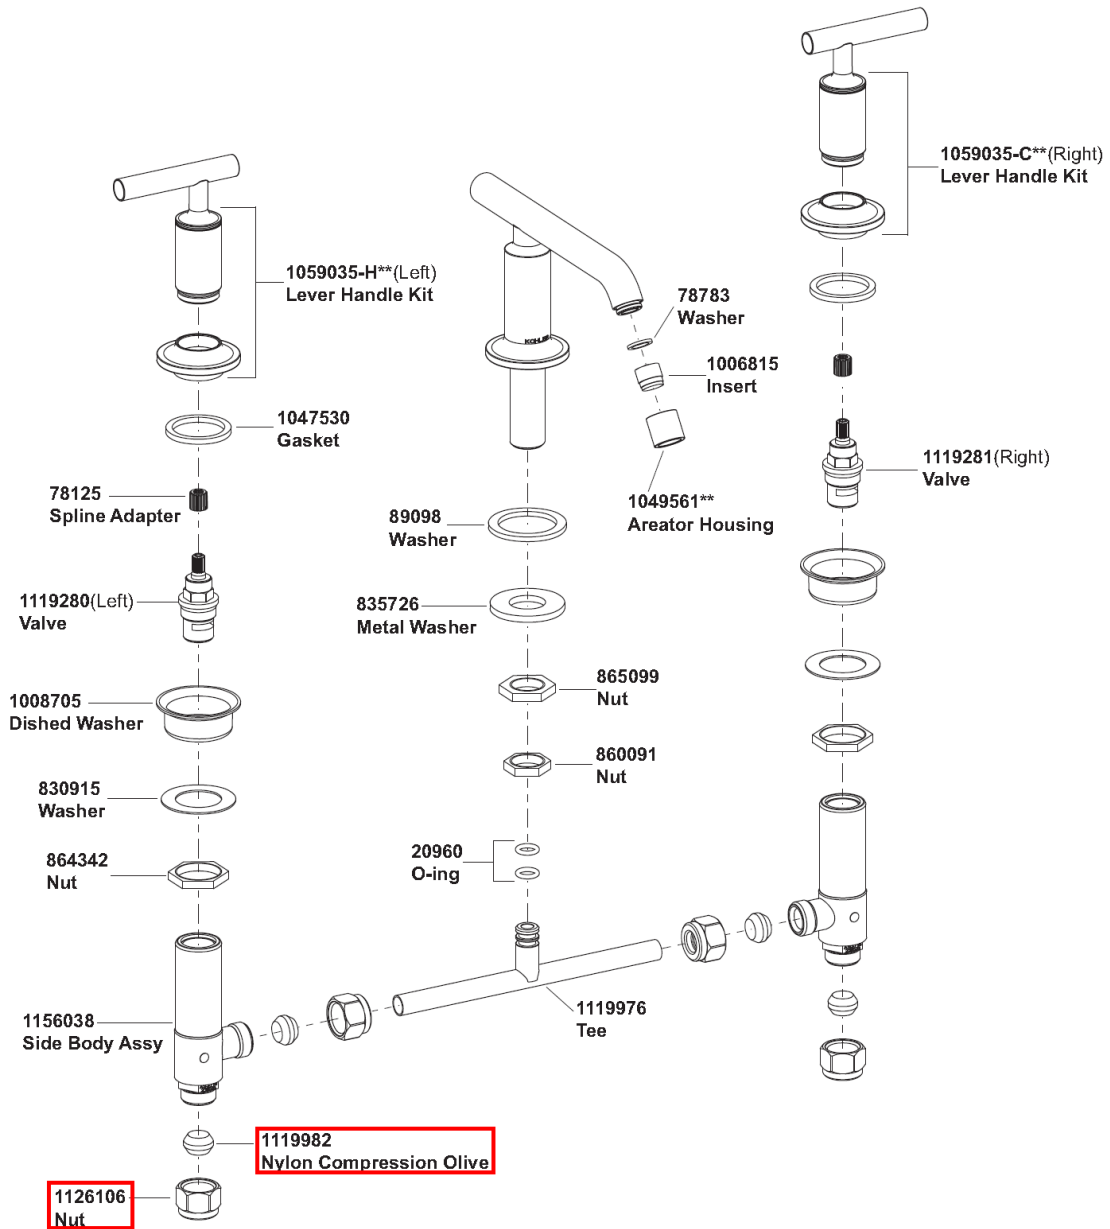

**14410A-4 HOB-MOUNT BASIN SET**

\*\*Color code must be specified when ordering