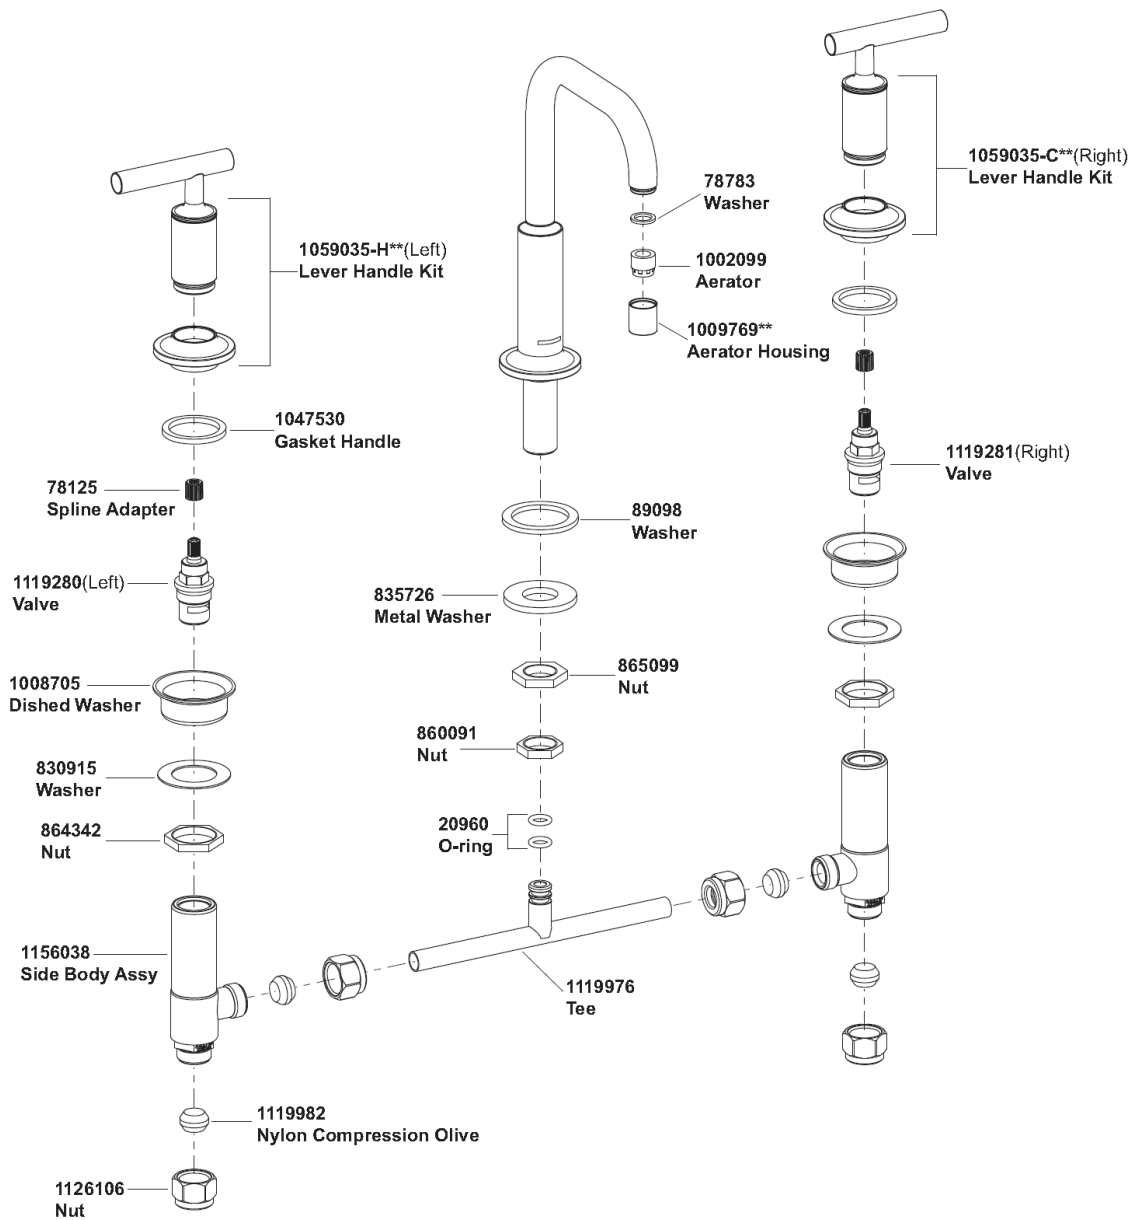

14406A-4 HOB-MOUNT BASIN SET

**Color code must be specified when ordering