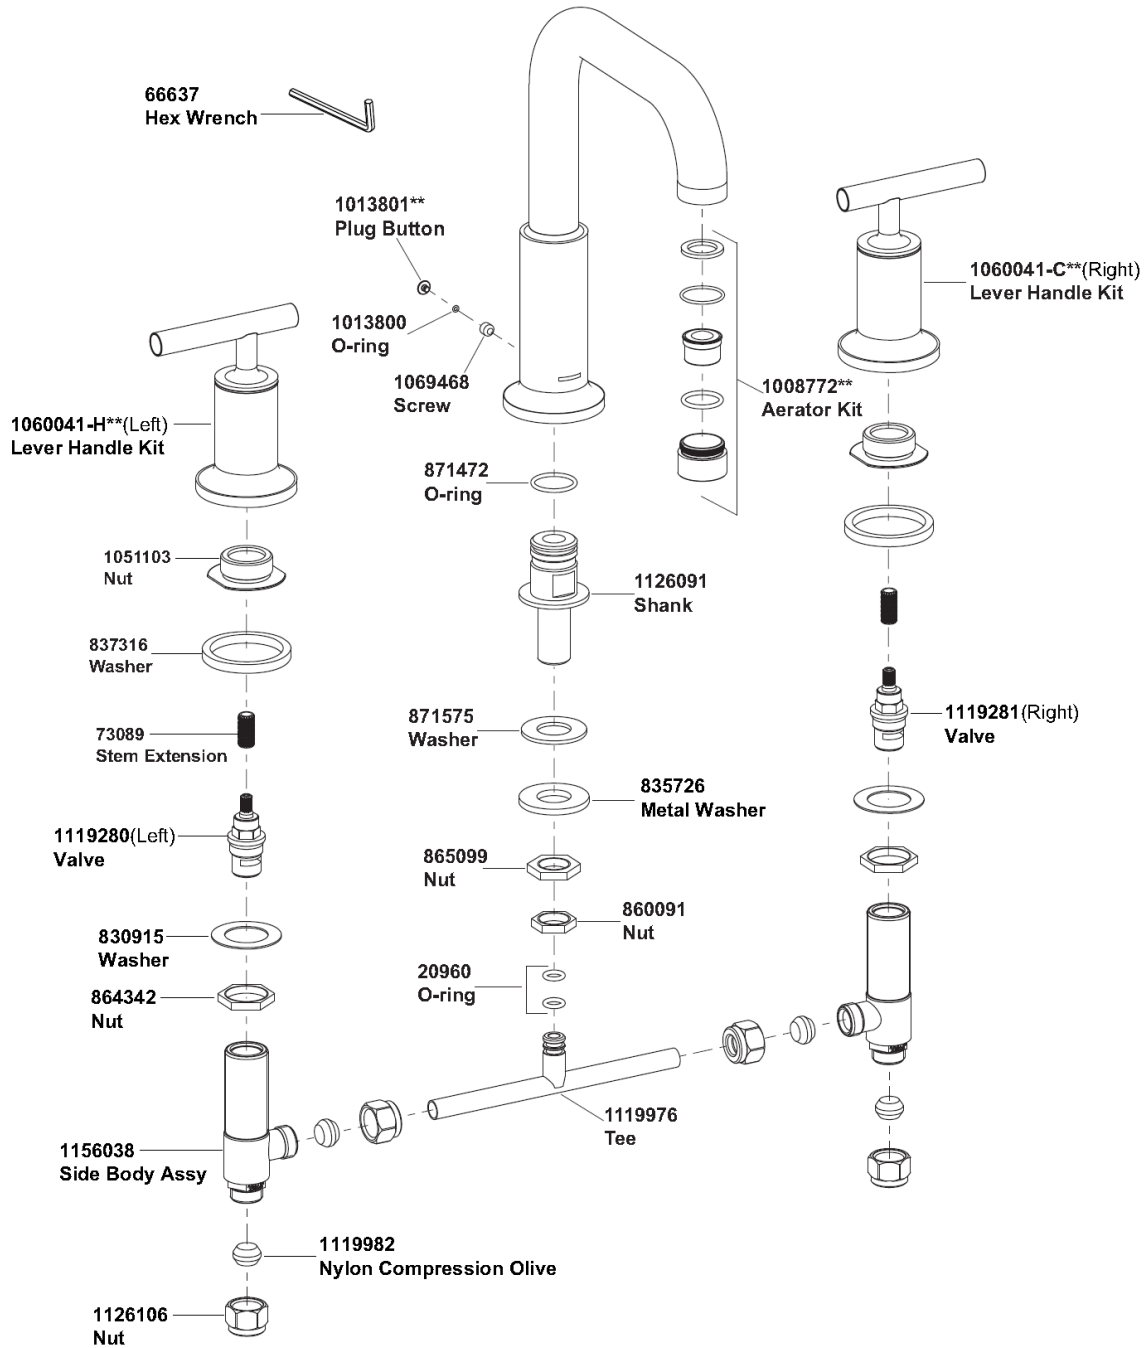

14428A-4 HOB-MOUNT BATH SET

**Color code must be specified when ordering