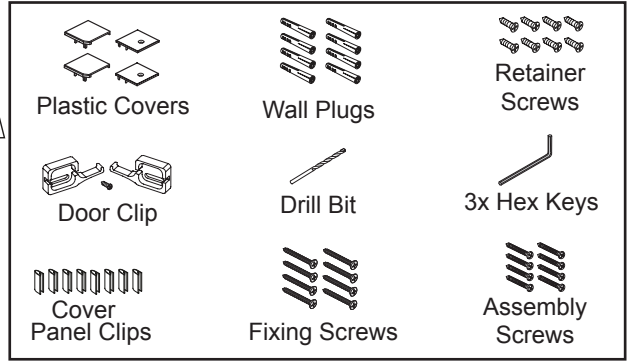

TORSION SPARES - ROUND SLIDING

QR BARCODE SKUS
78425A-* 78426A-*
(DOOR) (DOOR)
78427A-*

DWG #	DESCRIPTION	PART #
1	TWISTED HANDLE PACK	1311037
2	ROUND DOOR COMPONENT KIT	1311038
3	WALL RETAINER POST	1311039
4	WALL CHANNEL COVER	1311040
5	ROUND DOOR VERTICAL SEAL PACK	1311043
6	ROUND RAIL 1X1	1311046
	ROUND RAIL 12X1 (LONG LEG TOP LEFT/BOTTOM RIGHT)	1311077
	ROUND RAIL 12X1 (LONG LEG TOP RIGHT/BOTTOM LEFT)	1321425
7	ROUND DOOR TOP ROLLER	1311047
8	ROUND DOOR BOTTOM ROLLER	1311048
9	TWIST HANDLE FIXING KIT	1311064
10	ROUND DOOR PANEL	1311067
11	ROUND SHOWER CURVE PANEL	1311074
12	ROUND 1x1 FLAT PANEL	1311075
	ROUND 12x1 FLAT PANEL	1311076
13	ROUND SHOWER 1X1 HORIZONTAL SEAL PACK	1311341
	ROUND SHOWER 12X1 HORIZONTAL SEAL PACK	1311342

NB: Scan the two-dimensional (QR) barcode on the packaging or underside of the top caps to identify the product SKU and date of manufacture.

CONTACT AND WARRANTY INFORMATION

For spare parts & warranty information, please visit our website: