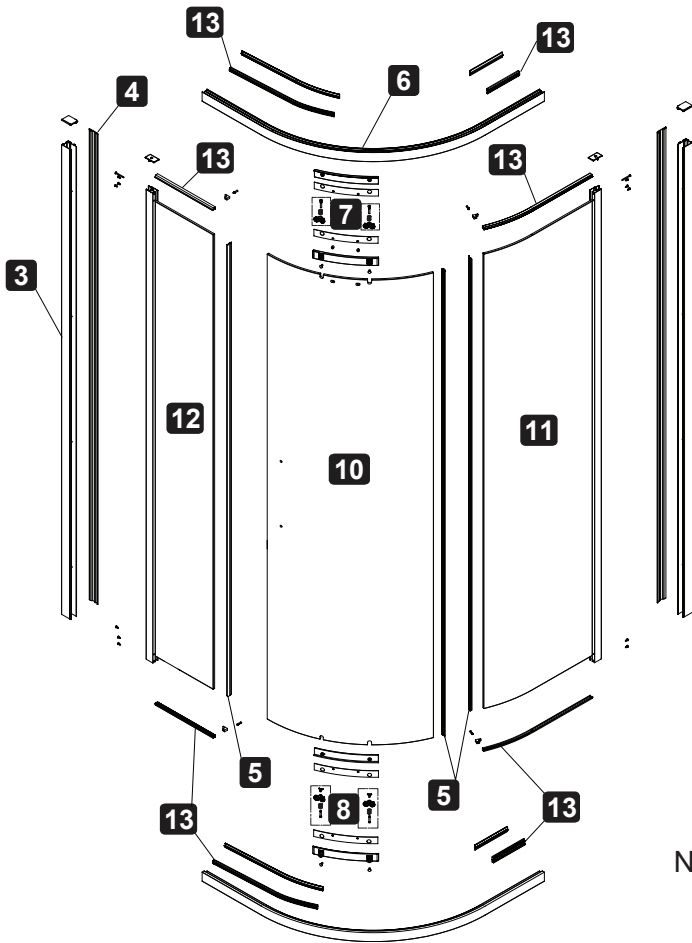

TORSION SPARES - ROUND SLIDING

QR BARCODE SKUS
78425A-* 78426A-*
(DOOR) (DOOR)
78427A-*

DWG #	DESCRIPTION	PART #
1	TWISTED HANDLE PACK	1311037
2	ROUND DOOR COMPONENT KIT	1311038
3	WALL RETAINER POST	1311039
4	WALL CHANNEL COVER	1311040
5	ROUND DOOR VERTICAL SEAL PACK	1311043
6	ROUND RAIL 1X1	1311046
	ROUND RAIL 12X1 (LONG LEG TOP LEFT/BOTTOM RIGHT)	1311077
	ROUND RAIL 12X1 (LONG LEG TOP RIGHT/BOTTOM LEFT)	1321425
7	ROUND DOOR TOP ROLLER	1311047
8	ROUND DOOR BOTTOM ROLLER	1311048
9	TWIST HANDLE FIXING KIT	1311064
10	ROUND DOOR PANEL	1311067
11	ROUND SHOWER CURVE PANEL	1311074
12	ROUND 1x1 FLAT PANEL	1311075
	ROUND 12x1 FLAT PANEL	1311076
13	ROUND SHOWER 1X1 HORIZONTAL SEAL PACK	1311341
	ROUND SHOWER 12X1 HORIZONTAL SEAL PACK	1311342

NB: Scan the two-dimensional (QR) barcode on the packaging or underside of the top caps to identify the product SKU and date of manufacture.

CONTACT AND WARRANTY INFORMATION

For spare parts & warranty information, please visit our website: