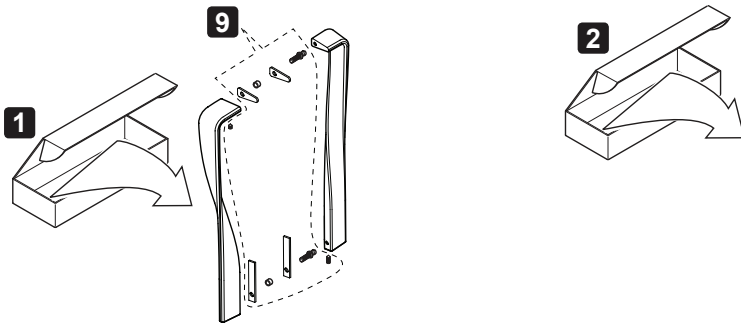

TORSION SPARES - ROUND SLIDING

QR BARCODE SKUS
78425A-* 78426A-*
(DOOR) (DOOR)
78427A-*

DWG #	DESCRIPTION	PART #
1	TWISTED HANDLE PACK	1311037
2	ROUND DOOR COMPONENT KIT	1311038
3	WALL RETAINER POST	1311039
4	WALL CHANNEL COVER	1311040
5	ROUND DOOR VERTICAL SEAL PACK	1311043
6	ROUND RAIL 1X1	1311046
	ROUND RAIL 12X1 (LONG LEG TOP LEFT/BOTTOM RIGHT)	1311077
	ROUND RAIL 12X1 (LONG LEG TOP RIGHT/BOTTOM LEFT)	1321425
7	ROUND DOOR TOP ROLLER	1311047
8	ROUND DOOR BOTTOM ROLLER	1311048
9	TWIST HANDLE FIXING KIT	1311064
10	ROUND DOOR PANEL	1311067
11	ROUND SHOWER CURVE PANEL	1311074
12	ROUND 1x1 FLAT PANEL	1311075
	ROUND 12x1 FLAT PANEL	1311076
13	ROUND SHOWER 1X1 HORIZONTAL SEAL PACK	1311341
	ROUND SHOWER 12X1 HORIZONTAL SEAL PACK	1311342

NB: Scan the two-dimensional (QR) barcode on the packaging or underside of the top caps to identify the product SKU and date of manufacture.

CONTACT AND WARRANTY INFORMATION

For spare parts & warranty information, please visit our website: