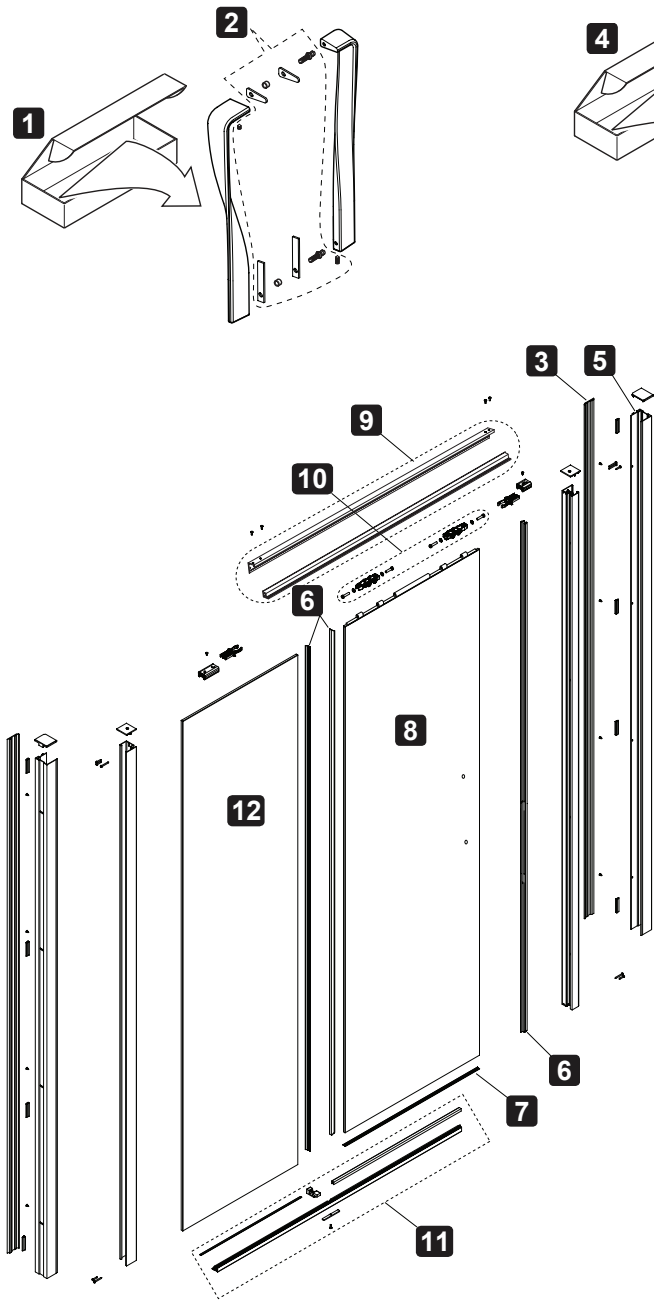

# TORSION SPARES - 15/1800 SLIDING

QR BARCODE SKUS  
78421A-\* 78356A-\*  
(DOOR) 78444A-\*

NB: Scan the two-dimensional (QR) barcode on the packaging or underside of the top caps to identify the product SKU and date of manufacture.

DWG #	DESCRIPTION	PART #
1	TWISTED HANDLE PACK	1311037
2	TWISTED HANDLE FIXING KIT	1311064
3	WALL CHANNEL COVER	1311040
4	SLIDING DOOR COMPONENT KIT 1500&1800	1311042
5	WALL RETAINER POST	1311058
6	SLIDING DOOR VERTICAL SEAL PACK	1311060
7	SLIDING DOOR HORIZONTAL SEAL 1500&1800	1317163
8	SLIDING DOOR PANEL 1500 & 1800 LH	1311070
	SLIDING DOOR PANEL 1500 & 1800 RH	1311071
9	SLIDING DOOR 1500 LINTELS LH	1311326
	SLIDING DOOR 1500 LINTELS RH	1311327
	SLIDING DOOR 1800 LINTELS LH	1311328
	SLIDING DOOR 1800 LINTELS RH	1311329
10	SLIDING TOOL TOP ROLLERS	1311330
11	SLIDING BOTTOM TRACK 1500 LH	1311335
	SLIDING BOTTOM TRACK 1500 RH	1311336
	SLIDING BOTTOM TRACK 1800 LH	1311337
	SLIDING BOTTOM TRACK 1800 RH	1311338
12	SLIDING DOOR FIXED PANEL 1500	1311044
	SLIDING DOOR FIXED PANEL 1800	1311045