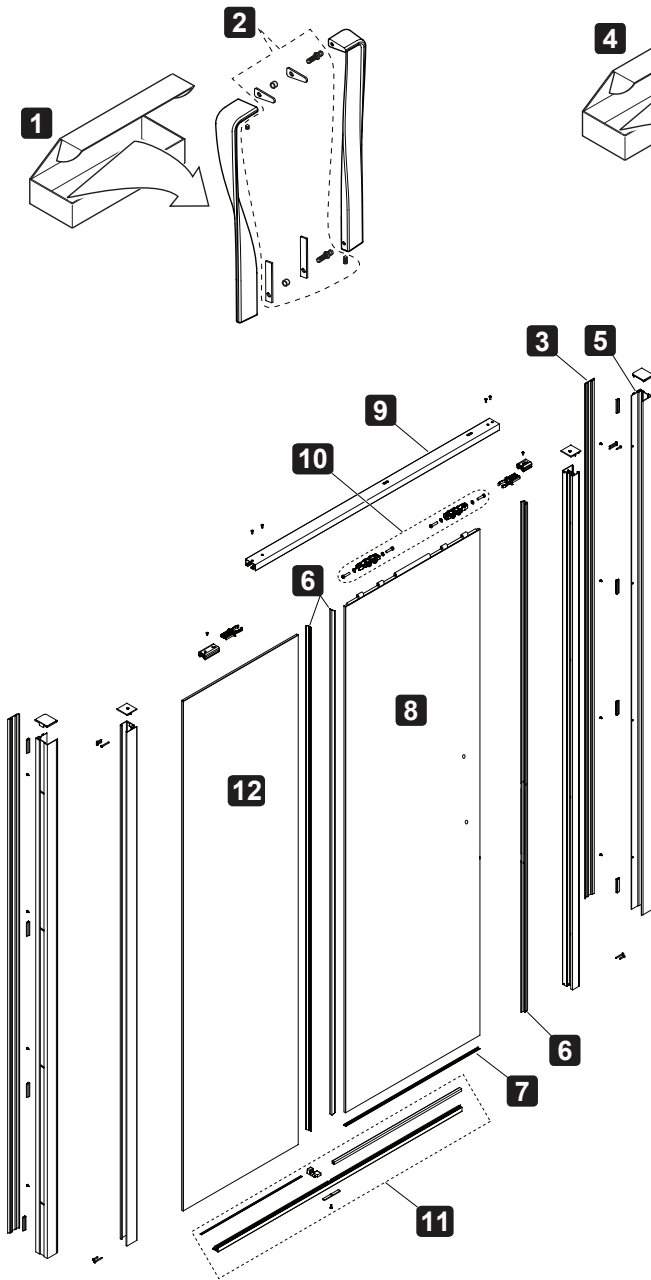

TORSION SPARES - 1200 SLIDING

QR BARCODE SKUS
78419A* 78420A*

DWG #	DESCRIPTION	PART #
1	TWISTED HANDLE PACK	1311037
2	TWISTED HANDLE FIXING KIT	1311064
3	WALL CHANNEL COVER	1311040
4	SLIDING DOOR COMPONENT KIT 1200	1311049
5	WALL RETAINER POST	1311058
6	SLIDING DOOR VERTICAL SEAL PACK	1311060
7	SLIDING DOOR HORIZONTAL SEAL 1200	1311061
8	ALCOVE SLIDING DOOR PANEL 1200 LH	1311068
	SQUARE SLIDING DOOR PANEL 1200 LH	1317161
	ALCOVE SLIDING DOOR PANEL 1200 RH	1311069
	SQUARE SLIDING DOOR PANEL 1200 RH	1317162
9	SLIDING DOOR RAIL 1200 ALCOVE LH	1311322
	SLIDING DOOR RAIL 1200 ALCOVE RH	1311323
	SLIDING DOOR RAIL 1200 SQUARE LH	1311324
	SLIDING DOOR RAIL 1200 SQUARE RH	1311325
10	SLIDING TOOL TOP ROLLERS	1311330
11	SLIDING BOTTOM TRACK 1200 ALCOVE LH	1311331
	SLIDING BOTTOM TRACK 1200 ALCOVE RH	1311332
	SLIDING BOTTOM TRACK 1200 SQUARE LH	1311333
	SLIDING BOTTOM TRACK 1200 SQUARE RH	1311334
12	SLIDING DOOR FIXED PANEL 1200 ALCOVE	1311339
	SLIDING DOOR FIXED PANEL 1200 SQUARE	1311340

NB: Scan the two-dimensional (QR) barcode on the packaging or underside of the top caps to identify the product SKU and date of manufacture.

CONTACT AND WARRANTY INFORMATION

For spare parts & warranty information, please visit our website:

Australia
www.au.kohler.com

New Zealand
www.kohler.co.nz

KOHLER®
CALL US FOR HELP

NEW ZEALAND
KOHLER NZ LTD
Free Ph: 0800 564 537 (0800 KOHLER)
Free Fax: 0800 664 488
www.kohler.co.nz

AUSTRALIA
KOHLER CO.
Free Ph: 1 800 KOHLER
(1 800 564 537)
www.au.kohler.com