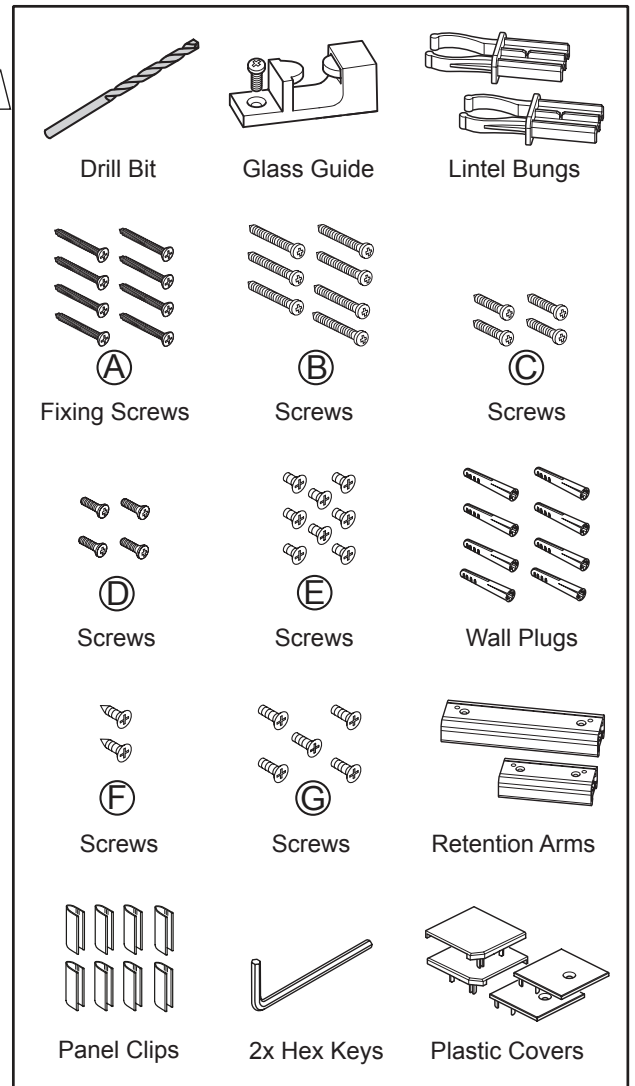

# TORSION SPARES - 15/1800 SLIDING

QR BARCODE SKUS  
78421A-\* 78356A-\*  
(DOOR) 78444A-\*

NB: Scan the two-dimensional (QR) barcode on the packaging or underside of the top caps to identify the product SKU and date of manufacture.

DWG #	DESCRIPTION	PART #
1	TWISTED HANDLE PACK	1311037
2	TWISTED HANDLE FIXING KIT	1311064
3	WALL CHANNEL COVER	1311040
4	SLIDING DOOR COMPONENT KIT 1500&1800	1311042
5	WALL RETAINER POST	1311058
6	SLIDING DOOR VERTICAL SEAL PACK	1311060
7	SLIDING DOOR HORIZONTAL SEAL 1500&1800	1317163
8	SLIDING DOOR PANEL 1500 & 1800 LH	1311070
	SLIDING DOOR PANEL 1500 & 1800 RH	1311071
9	SLIDING DOOR 1500 LINTELS LH	1311326
	SLIDING DOOR 1500 LINTELS RH	1311327
	SLIDING DOOR 1800 LINTELS LH	1311328
	SLIDING DOOR 1800 LINTELS RH	1311329
10	SLIDING TOOL TOP ROLLERS	1311330
11	SLIDING BOTTOM TRACK 1500 LH	1311335
	SLIDING BOTTOM TRACK 1500 RH	1311336
	SLIDING BOTTOM TRACK 1800 LH	1311337
	SLIDING BOTTOM TRACK 1800 RH	1311338
12	SLIDING DOOR FIXED PANEL 1500	1311044
	SLIDING DOOR FIXED PANEL 1800	1311045