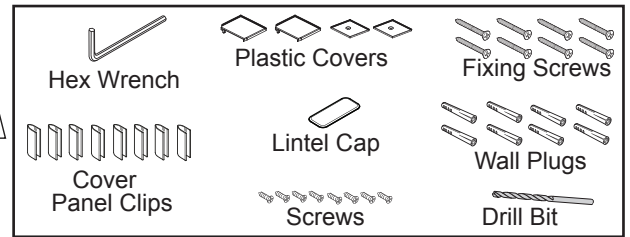

TORSION SPARES - 1200 SLIDING

QR BARCODE SKUS
78419A* 78420A*

DWG #	DESCRIPTION	PART #
1	TWISTED HANDLE PACK	1311037
2	TWISTED HANDLE FIXING KIT	1311064
3	WALL CHANNEL COVER	1311040
4	SLIDING DOOR COMPONENT KIT 1200	1311049
5	WALL RETAINER POST	1311058
6	SLIDING DOOR VERTICAL SEAL PACK	1311060
7	SLIDING DOOR HORIZONTAL SEAL 1200	1311061
8	ALCOVE SLIDING DOOR PANEL 1200 LH	1311068
	SQUARE SLIDING DOOR PANEL 1200 LH	1317161
	ALCOVE SLIDING DOOR PANEL 1200 RH	1311069
	SQUARE SLIDING DOOR PANEL 1200 RH	1317162
9	SLIDING DOOR RAIL 1200 ALCOVE LH	1311322
	SLIDING DOOR RAIL 1200 ALCOVE RH	1311323
	SLIDING DOOR RAIL 1200 SQUARE LH	1311324
	SLIDING DOOR RAIL 1200 SQUARE RH	1311325
10	SLIDING TOOL TOP ROLLERS	1311330
11	SLIDING BOTTOM TRACK 1200 ALCOVE LH	1311331
	SLIDING BOTTOM TRACK 1200 ALCOVE RH	1311332
	SLIDING BOTTOM TRACK 1200 SQUARE LH	1311333
	SLIDING BOTTOM TRACK 1200 SQUARE RH	1311334
12	SLIDING DOOR FIXED PANEL 1200 ALCOVE	1311339
	SLIDING DOOR FIXED PANEL 1200 SQUARE	1311340

NB: Scan the two-dimensional (QR) barcode on the packaging or underside of the top caps to identify the product SKU and date of manufacture.

CONTACT AND WARRANTY INFORMATION

For spare parts & warranty information, please visit our website:

Australia
www.au.kohler.com

New Zealand
www.kohler.co.nz

KOHLER®
CALL US FOR HELP

NEW ZEALAND
KOHLER NZ LTD
Free Ph: 0800 564 537 (0800 KOHLER)
Free Fax: 0800 664 488
www.kohler.co.nz

AUSTRALIA
KOHLER CO.
Free Ph: 1 800 KOHLER
(1 800 564 537)
www.au.kohler.com