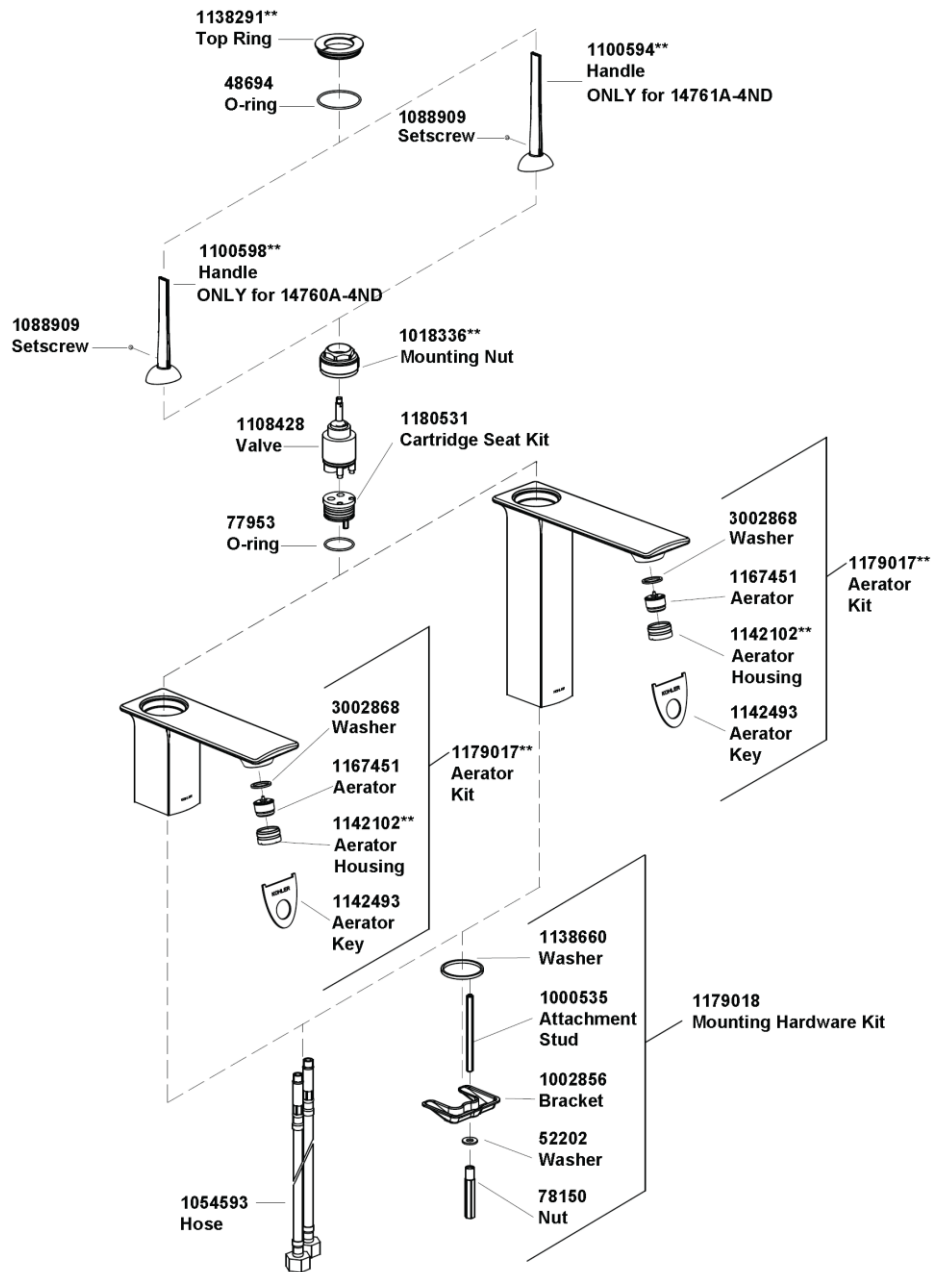

Basin Mixer: 14760A-4ND  
Tall Basin Mixer: 14761A-4ND

\*\*Color code must be specified when ordering