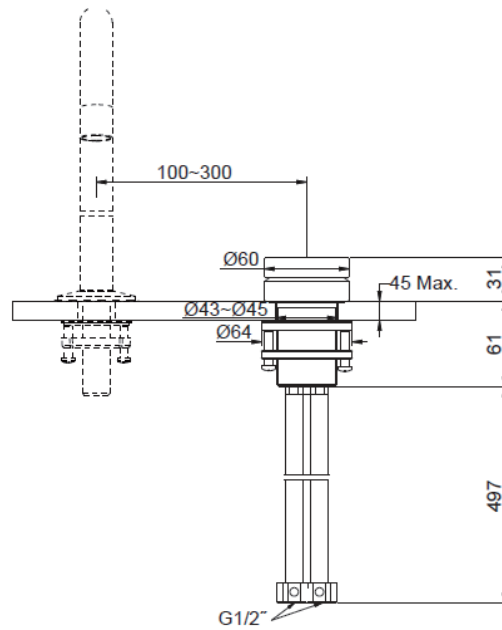

ROCKER REMOTE HANDLE 77963T-8ADR

Features

- Lead-Free brass construction
- Leak-free ceramic disc valve
- Durable KOHLER finishes resist corrosion and tarnishing
- Flexible G1/2" supply hoses for easy installation
- Unique handle actuation
- Coordinate with your choice of Components spout for a personalized design (spout sold separately)
- Metal mounting hardware assures a secure installation
- Includes water-tight seal plate allowing for sealant free installation
- Robust, easy-access mounting hardware assures a secure installation and hassle-free maintenance

Codes/Applicable Standards

Specified model meets or exceeds the following

Specified Models

SKU	Description	Color/Finish
77963T-8ADR	Components Rocker Remote Handle	CP: Polished Chrome, BN: Brushed Nickel, BL: Matte Black, 2MB: Brushed Brass

Note: Flow rates are approximate (1gallon = 3.785liters, 1 bar = 14.5psi)

Required Accessories

77967T-ND	Components Basin Spout - Tube	CP: Polished Chrome, BN: Brushed Nickel, BL: Matte Black, 2MB: Brushed Brass
77968T-ND	Components Basin Spout - Ribbon	CP: Polished Chrome, BN: Brushed Nickel, BL: Matte Black, 2MB: Brushed Brass
26151T	Components Deck Mount Bath Spout - Ribbon	CP: Polished Chrome, BN: Brushed Nickel, BL: Matte Black, 2MB: Brushed Brass
22959T	Components Deck Mount Bath Spout - Tube	CP: Polished Chrome, BN: Brushed Nickel, BL: Matte Black, 2MB: Brushed Brass

Product Diagram

Dimensions are approximate
unit: mm

77963T-8ADR