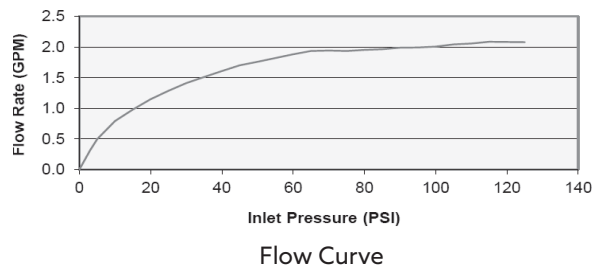

ROCKER REMOTE HANDLE 77963T-8ADR

Features

- Lead-Free brass construction
- Leak-free ceramic disc valve
- Durable KOHLER finishes resist corrosion and tarnishing
- Flexible G1/2" supply hoses for easy installation
- Unique handle actuation
- Coordinate with your choice of Components spout for a personalized design (spout sold separately)
- Metal mounting hardware assures a secure installation
- Includes water-tight seal plate allowing for sealant free installation
- Robust, easy-access mounting hardware assures a secure installation and hassle-free maintenance

Codes/Applicable Standards

Specified model meets or exceeds the following

Specified Models

SKU	Description	Color/Finish
77963T-8ADR	Components Rocker Remote Handle	CP: Polished Chrome, BN: Brushed Nickel, BL: Matte Black, 2MB: Brushed Brass

Note: Flow rates are approximate (1gallon = 3.785liters, 1 bar = 14.5psi)

Required Accessories

77967T-ND	Components Basin Spout - Tube	CP: Polished Chrome, BN: Brushed Nickel, BL: Matte Black, 2MB: Brushed Brass
77968T-ND	Components Basin Spout - Ribbon	CP: Polished Chrome, BN: Brushed Nickel, BL: Matte Black, 2MB: Brushed Brass
26151T	Components Deck Mount Bath Spout - Ribbon	CP: Polished Chrome, BN: Brushed Nickel, BL: Matte Black, 2MB: Brushed Brass
22959T	Components Deck Mount Bath Spout - Tube	CP: Polished Chrome, BN: Brushed Nickel, BL: Matte Black, 2MB: Brushed Brass