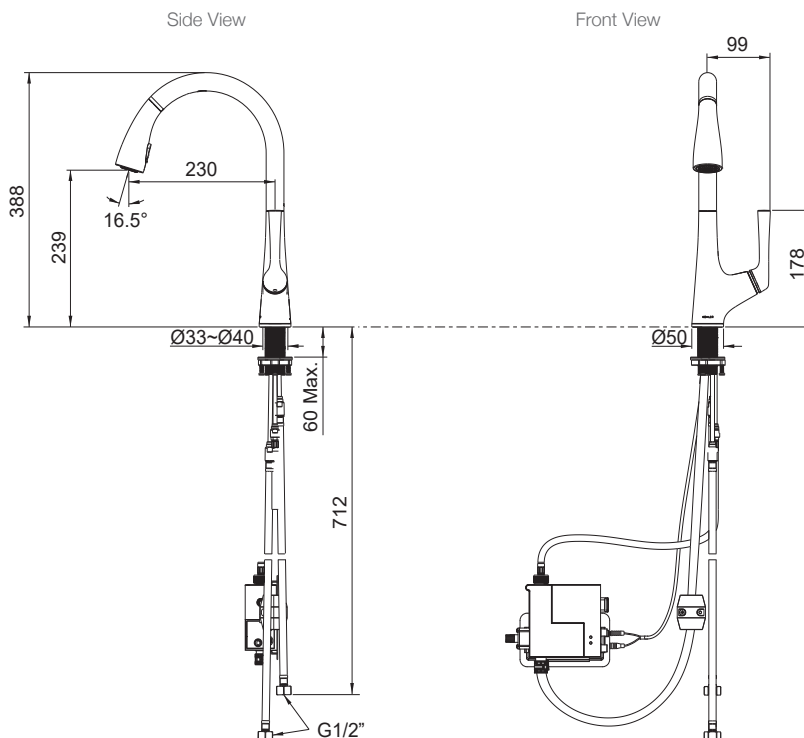

Product

- Malleco Touchless Pull Down Kitchen Mixer

Kohler Code

77748T-4E-**

Features

- Unique Response® technology - complete touchless sensor operation
- DockNetik® docking system on pulldown
- Kohler ProMotion® technology sprayhead
- Two-function pulldown sprayhead featuring Sweep Spray and Stream Spray
- 4 minute automatic water shut-off if sensor inactivated
- Swiveling ball joint on sprayhead
- High arch spout design with good clearance
- Lead-Free DZR brass construction
- Ceramic disc valve
- Runs on six AA batteries (not included) Or AC adaptor
- Dual check valve configuration compliant to AS/NZS 3500.1
- Suitable for equal mains pressure
- Available in four color finishes
- WELS 5 star @ 6L/m

Technical Details

Installation Notes:

- Maximum working pressure 500kPa. If it exceeds 500kPa, a pressure limiting valve must be fitted.
- The highest water and environment temperature is 50°C.
- The faucet contains two sets of check valves for backflow prevention. Do not remove them.
- Maximum bench thickness is 60mm.
- All installations must comply with local plumbing codes and requirements of AS/NZS 3500 and AS/NZS 6400.