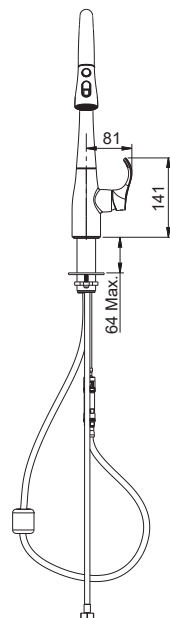

**Product**

- Simplice™ Pull Down Kitchen Mixer

**Kohler Code**

596T-4E-\*\*

**Color Code - \*\***

- CP - Polished Chrome
- VS - Vibrant Stainless
- BL - Matte Black

**Features**

- MasterClean™ sprayface featuring an easy-to-clean surface
- DockNetik® docking system on pulldown
- Kohler ProMotion™ technology sprayhead
- Three-function pulldown sprayhead allowing to switch from Sweep Spray to Stream Spray and Pause function
- High arch spout design with good clearance
- Lead-Free DZR brass construction
- Ceramic disc valve
- Dual check valve configuration for backflow prevention
- Suitable for equal mains pressure
- Available in three color finishes
- WELS 5 star @ 6 L/m

**Technical Details**

Front View

Side View

**Installation Notes:**

- Maximum working pressure 500kPa. If it exceeds 500kPa, a pressure limiting valve must be fitted.
- The maximum hot water delivery temperature is 50°C.
- The mixer contains two sets of check valves for backflow prevention. Do not remove them.
- All installations must comply with local plumbing codes and requirements of AS/NZS 3500, AS/NZS 6400 and the plumbing code of Australia (PCA).