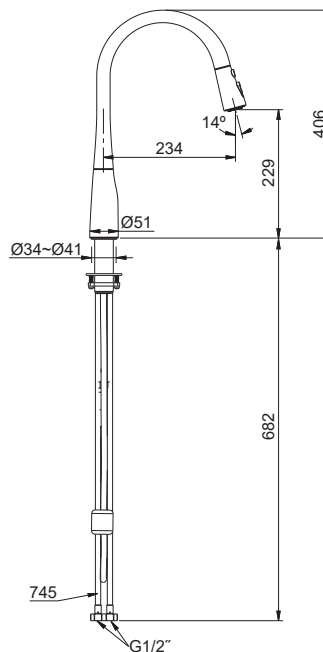

**Product**

- Simplice™ Pull Down Kitchen Mixer

**Kohler Code**

596T-4E-\*\*

**Color Code - \*\***

- CP - Polished Chrome
- VS - Vibrant Stainless
- BL - Matte Black

**Features**

- MasterClean™ sprayface featuring an easy-to-clean surface
- DockNetik® docking system on pulldown
- Kohler ProMotion™ technology sprayhead
- Three-function pulldown sprayhead allowing to switch from Sweep Spray to Stream Spray and Pause function
- High arch spout design with good clearance
- Lead-Free DZR brass construction
- Ceramic disc valve
- Dual check valve configuration for backflow prevention
- Suitable for equal mains pressure
- Available in three color finishes
- WELS 5 star @ 6 L/m

**Technical Details**

Front View

Side View

**Installation Notes:**

- Maximum working pressure 500kPa. If it exceeds 500kPa, a pressure limiting valve must be fitted.
- The maximum hot water delivery temperature is 50°C.
- The mixer contains two sets of check valves for backflow prevention. Do not remove them.
- All installations must comply with local plumbing codes and requirements of AS/NZS 3500, AS/NZS 6400 and the plumbing code of Australia (PCA).