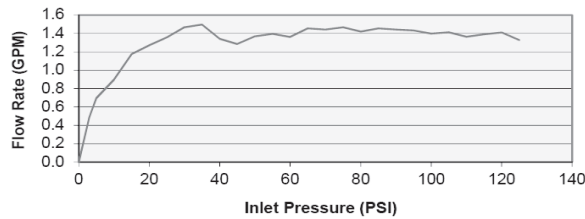

### BASIN SPOUT - TUBE 77967T-ND

### Specified Models

SKU	Description	Color/Finish
77967T-ND	Components Basin Spout - Tube	CP: Polished Chrome, BN: Brushed Nickel, BL: Matte Black, 2MB: Brushed Brass

Flow Curve

Note: Flow rates are approximate (1 gallon = 3.785liters, 1 bar = 14.5psi)