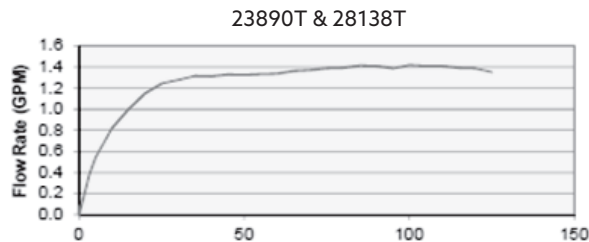

Flow Curve

Note: Flow rates are approximate (1gallon = 3.785liters, 1 bar = 14.5psi)

Required Accessories

28138T-DR	Single Handle Inwall Valve	CP: Polished Chrome, BN: Brushed Nickel, BL: Matte Black, 2MB: Brushed Brass
77980T-4	Components Wall Mount Single Handle - Lever	CP: Polished Chrome, BN: Brushed Nickel, BL: Matte Black, 2MB: Brushed Brass
77980T-4A	Components Wall Mount Single Handle - Pin Lever	CP: Polished Chrome, BN: Brushed Nickel, BL: Matte Black, 2MB: Brushed Brass