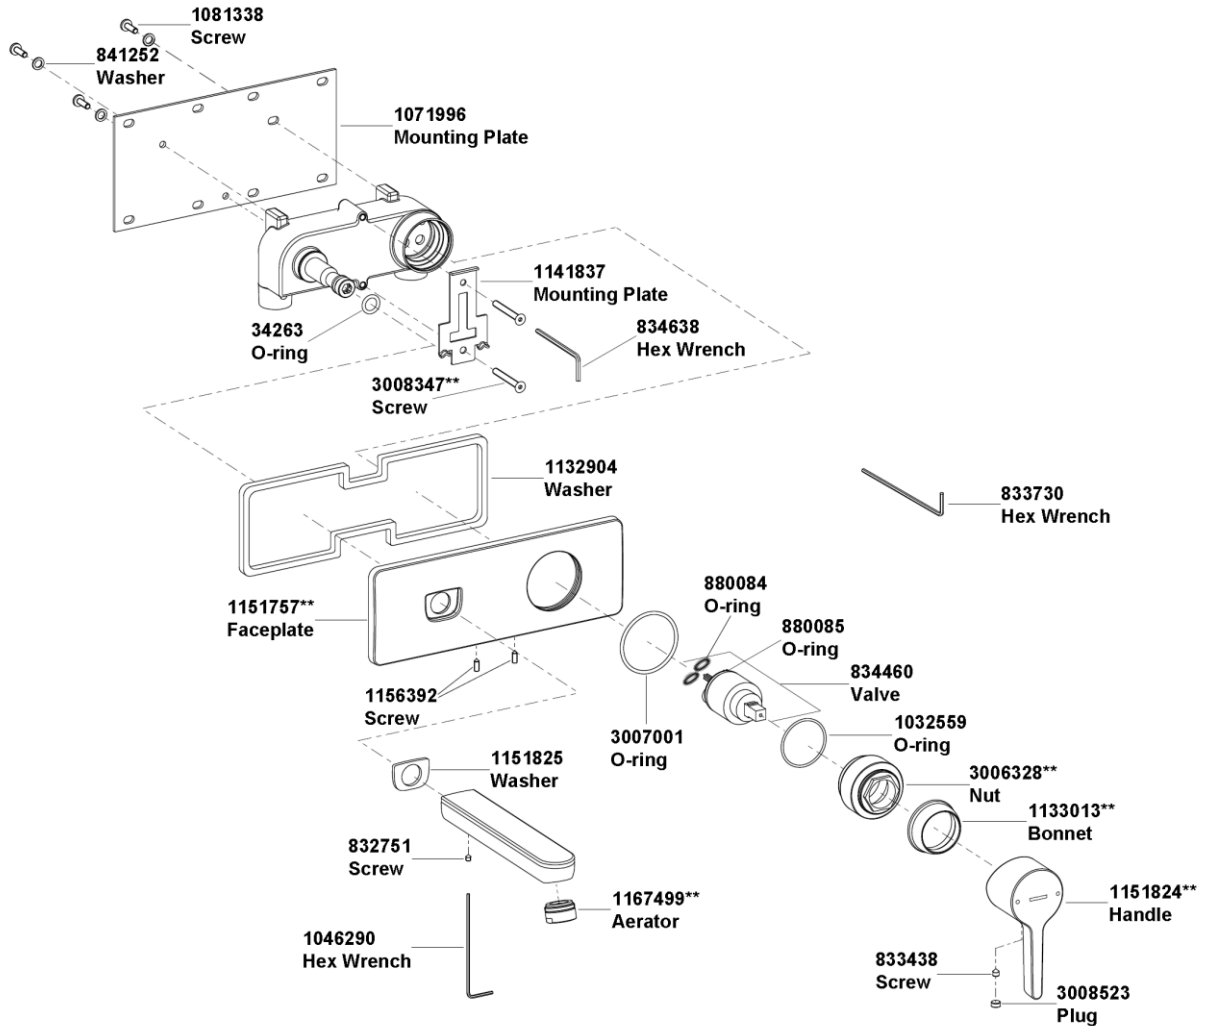

Viteo Wall-Mount Basin Mixer: 8123A-4ND

\*\*Color code must be specified when ordering