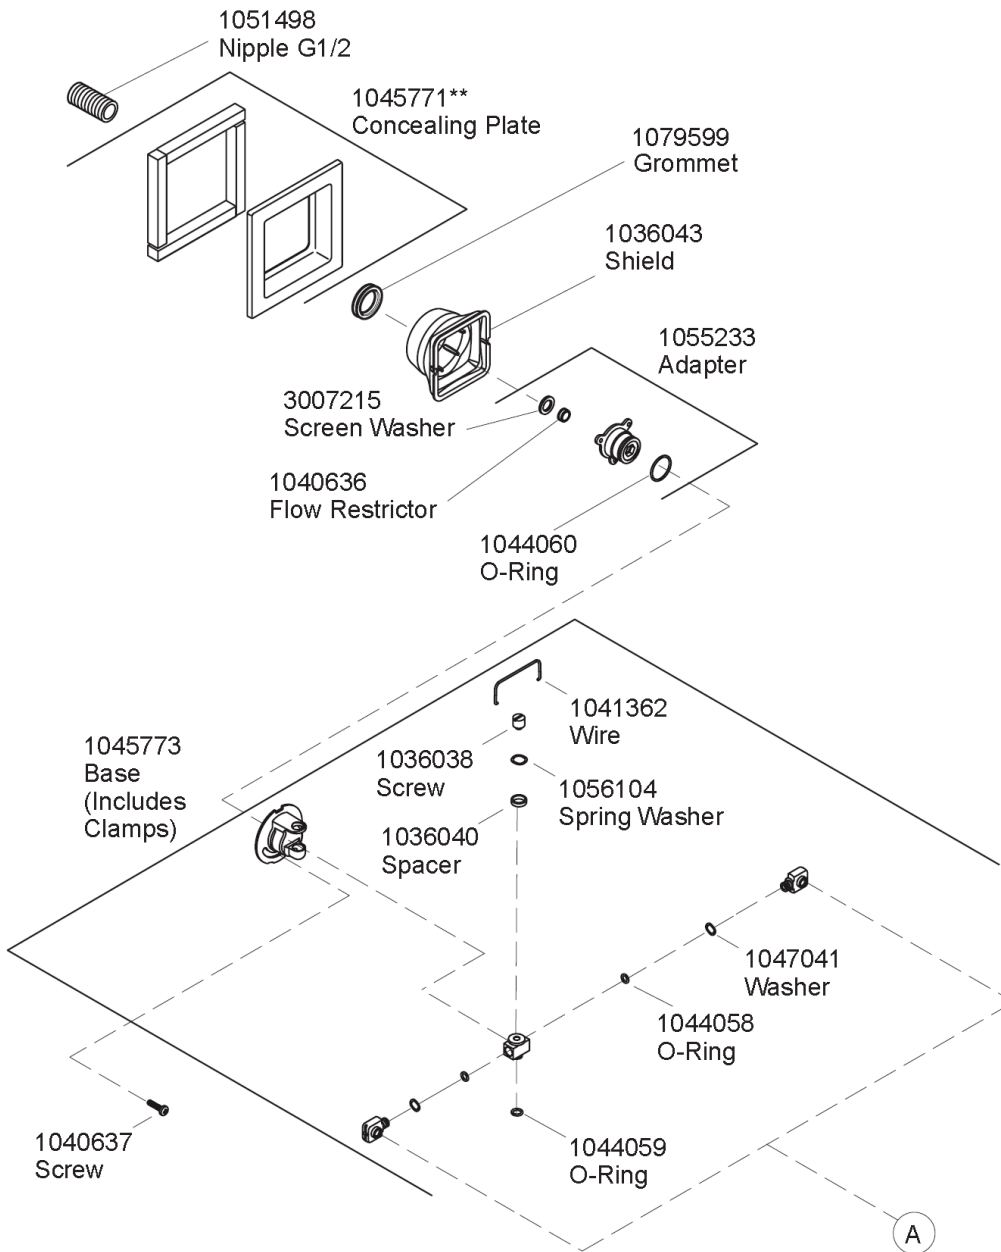

WATERTILE BODY SPRAY SPARE PARTS

SPARE PARTS

**Finish/color code must be specified when ordering.