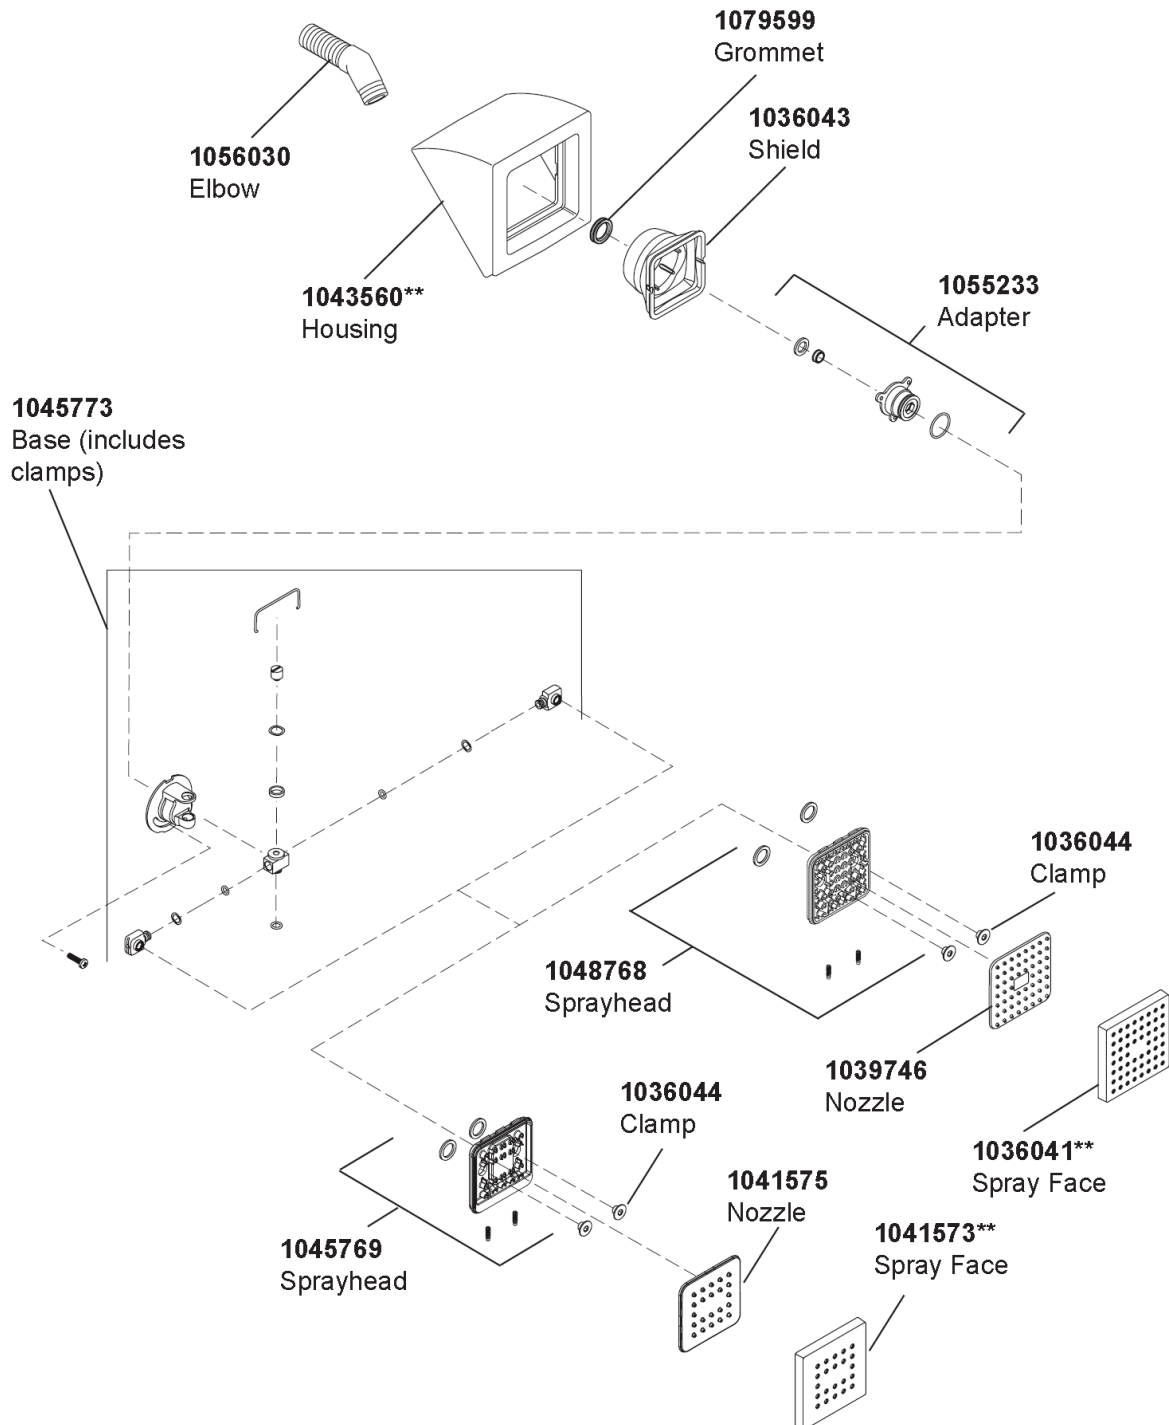

## WATERTILE SHOWER HEAD SPARE PARTS

### SPARE PARTS

\*\* Finish/colour code must be specified when ordering.