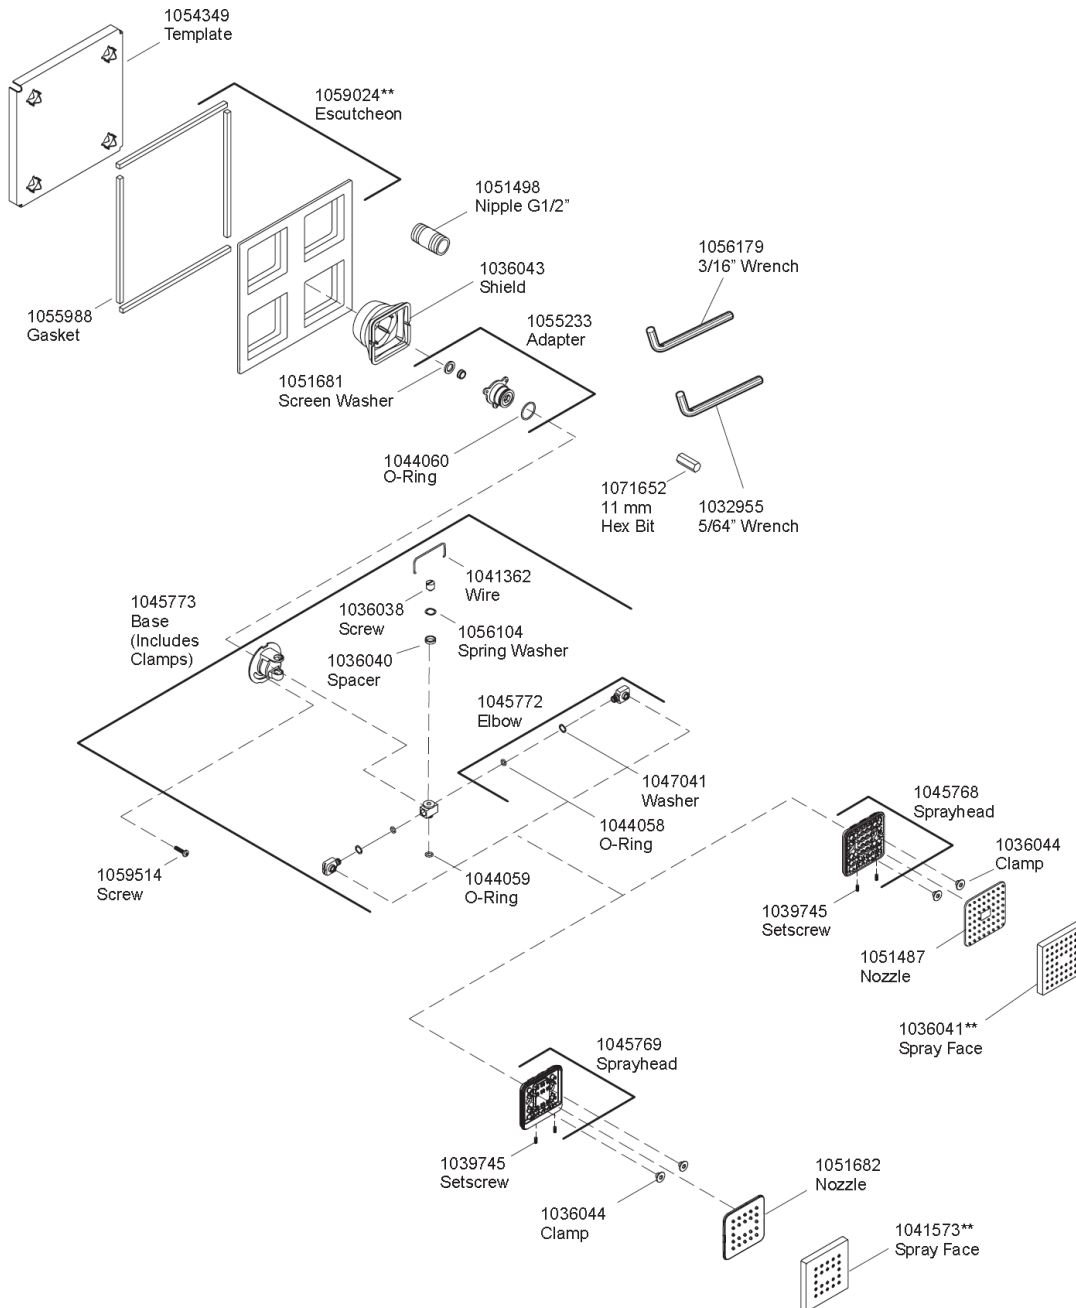

## WATERTILE SHOWER PANEL SPARE PARTS

### SPARE PARTS

\*\*Finish/color code must be specified when ordering.