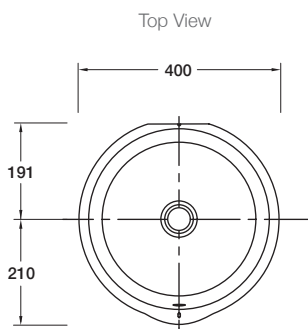

**Product**

- Verticyl round undercounter basin

**Kohler Code**

2883-0

Tapware and waste not included

**Included Components**

- Bench fixing clamps
- Bench fixing anchors and screws

**Features**

Weight: 8kg Approx  
Vol: 7L (to overflow)

**Installation Notes:**

- To install, an appropriately sized hole must first be made in the bench top. Flexible silicone sealant (not supplied) is then applied to the top side of the basin and clamps (supplied) are used to fix the basin to the underside of the bench.