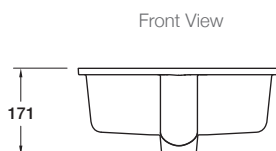

**Product**

- Verticyl round undercounter basin

**Kohler Code**

2883-0

Tapware and waste not included

**Included Components**

- Bench fixing clamps
- Bench fixing anchors and screws

**Features**

Weight: 8kg Approx  
Vol: 7L (to overflow)

**Installation Notes:**

- To install, an appropriately sized hole must first be made in the bench top. Flexible silicone sealant (not supplied) is then applied to the top side of the basin and clamps (supplied) are used to fix the basin to the underside of the bench.