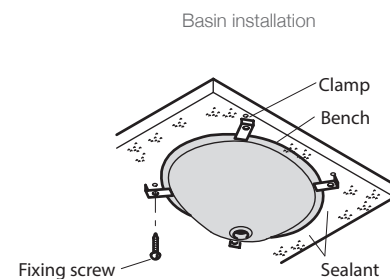

**Product**

- Verticyl round undercounter basin

**Kohler Code**

2883-0

Tapware and waste not included

**Included Components**

- Bench fixing clamps
- Bench fixing anchors and screws

**Features**

- Available in white
- Under bench top installation
- Overflow outlet
- Vitreous china

**Optional Accessories**

- Tapware
- Generic basin accessories

**Related Products**

- Verticyl basins

**Technical Details**

Weight: 8kg Approx  
Vol: 7L (to overflow)

**Installation Notes:**

- To install, an appropriately sized hole must first be made in the bench top. Flexible silicone sealant (not supplied) is then applied to the top side of the basin and clamps (supplied) are used to fix the basin to the underside of the bench.