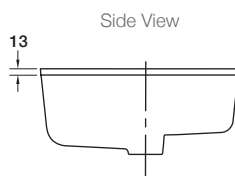

- Available in white
- Under bench top installation
- Overflow outlet
- Vitreous china

**Optional Accessories**

- Tapware
- Generic basin accessories

**Related Products**

- Verticyl basins

**Technical Details**

Weight: 8kg Approx  
Vol: 7L (to overflow)

**Installation Notes:**

- To install, an appropriately sized hole must first be made in the bench top. Flexible silicone sealant (not supplied) is then applied to the top side of the basin and clamps (supplied) are used to fix the basin to the underside of the bench.