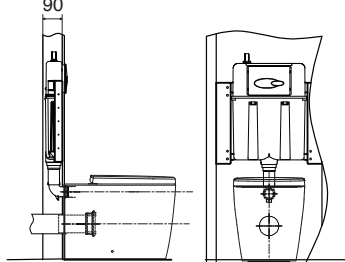

Kohler Code

- 78074A-PNE-NA
- 78077A-PNE-NA
- 10611A-CP

Technical Details

Dimensions are approximate.

Unit: mm.

In wall cistern installation (Low height)

In wall cistern installation (Slim)

Vario pan connector
S-trap installation

Option 1 (with Vario 12504A-NA pan connector): 110mm

Option 2 (with Vario 12504A-NA pan connector + 20mm offset pan collar 100794): 90 ~ 130mm

Installation Notes:

- Water supply pressure range: 140 kPa - 500 kPa.
- All three options of in wall cisterns are designed to be fixed to 600mm centre studs using wood screws (not supplied). Please refer to specification sheet and installation instruction for more information.