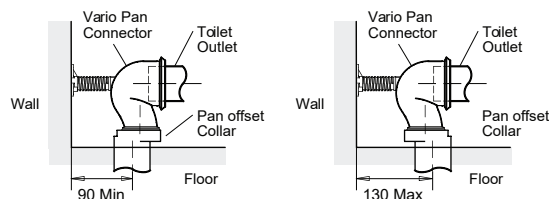

Kohler Code

- 78074A-PNE-NA
- 78077A-PNE-NA
- 10611A-CP

Technical Details

Dimensions are approximate.

Unit: mm.

In wall cistern installation (Low height)

In wall cistern installation (Slim)

Vario pan connector
S-trap installation

Option 1 (with Vario 12504A-NA pan connector): 110mm

Option 2 (with Vario 12504A-NA pan connector + 20mm offset pan collar 100794): 90 ~ 130mm

Installation Notes:

- Water supply pressure range: 140 kPa - 500 kPa.
- All three options of in wall cisterns are designed to be fixed to 600mm centre studs using wood screws (not supplied). Please refer to specification sheet and installation instruction for more information.