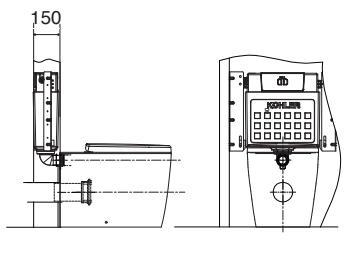

Kohler Code

- 78074A-PNE-NA
- 78077A-PNE-NA
- 10611A-CP

Technical Details

Dimensions are approximate.

Unit: mm.

In wall cistern installation (Low height)

In wall cistern installation (Slim)

Vario pan connector
S-trap installation

Option 1 (with Vario 12504A-NA pan connector): 110mm

Option 2 (with Vario 12504A-NA pan connector + 20mm offset pan collar 100794): 90 ~ 130mm

Installation Notes:

- Water supply pressure range: 140 kPa - 500 kPa.
- All three options of in wall cisterns are designed to be fixed to 600mm centre studs using wood screws (not supplied). Please refer to specification sheet and installation instruction for more information.