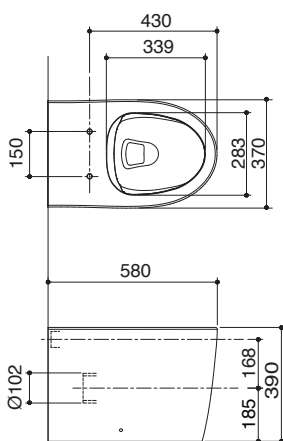

Compatible In-Wall-Tanks:

- Pneumatic Hydro-Tower 200 In-wall tank without frame (Low height)
- Pneumatic Hydro-Tower 300 In-wall tank without frame (Slim)
- Mechanical In-wall tank without frame (Slim)

Kohler Code

- 78074A-PNE-NA
- 78077A-PNE-NA
- 10611A-CP

Technical Details

Dimensions are approximate.

Unit: mm.

In wall cistern installation (Low height)

In wall cistern installation (Slim)

Vario pan connector
S-trap installation

Option 1 (with Vario 12504A-NA pan connector): 110mm

Option 2 (with Vario 12504A-NA pan connector + 20mm offset pan collar 100794): 90 ~ 130mm

Installation Notes:

- Water supply pressure range: 140 kPa - 500 kPa.
- All three options of in wall cisterns are designed to be fixed to 600mm centre studs using wood screws (not supplied). Please refer to specification sheet and installation instruction for more information.