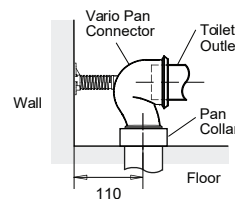

Kohler Code

- 78074A-PNE-NA
- 78077A-PNE-NA
- 10611A-CP

Technical Details

Dimensions are approximate.

Unit: mm.

In wall cistern installation (Low height)

In wall cistern installation (Slim)

Vario pan connector
S-trap installation

Option 1 (with Vario 12504A-NA pan connector): 110mm

Option 2 (with Vario 12504A-NA pan connector + 20mm offset pan collar 100794): 90 ~ 130mm

Installation Notes:

- Water supply pressure range: 140 kPa - 500 kPa.
- All three options of in wall cisterns are designed to be fixed to 600mm centre studs using wood screws (not supplied). Please refer to specification sheet and installation instruction for more information.