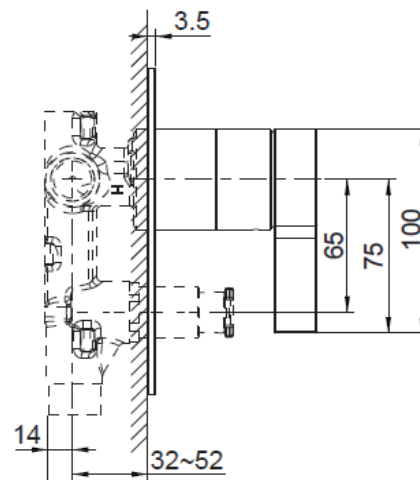

Features

- Brass construction
- Durable KOHLER finishes resist corrosion and tarnishing
- Lever handle

SHOWER OR BATH WITH DIVERTER THIN TRIM
- LEVER HANDLE

21397T-4

Codes/Applicable Standards

Specified model meets or exceeds the following

- AS NZS 3718-2005

Installation Notes

Install this product according to the installation guide.

Specified Models

SKU	Description	Color/Finish
21397T-4	Components Shower or Bath with Diverter Thin Trim - Lever Handle	CP: Polished Chrome, BN: Brushed Nickel, BL: Matte Black*

Product Diagram

Dimensions are approximate

unit: mm

The Finished Wall

21397T-4