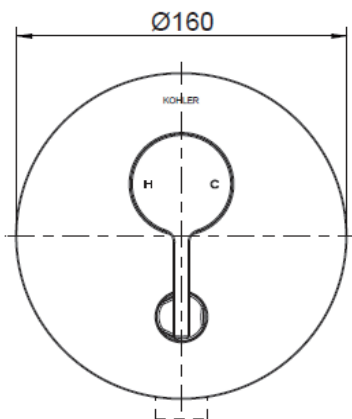

- AS NZS 3718-2005

Installation Notes

Install this product according to the installation guide.

Specified Models

SKU	Description	Color/Finish
21397T-4	Components Shower or Bath with Diverter Thin Trim - Lever Handle	CP: Polished Chrome, BN: Brushed Nickel, BL: Matte Black*

Note: For a full range of color finishes in your market please contact your local Kohler representative.

*BL launch date to be announced, CP & BN available now

Required Accessories

78980T-DR	Shower & Bath 40mm valve with diverter	CP: Polished Chrome, BN: Brushed Nickel, BL: Matte Black*
-----------	--	---

Product Diagram

Dimensions are approximate

unit: mm

The Finished Wall

21397T-4