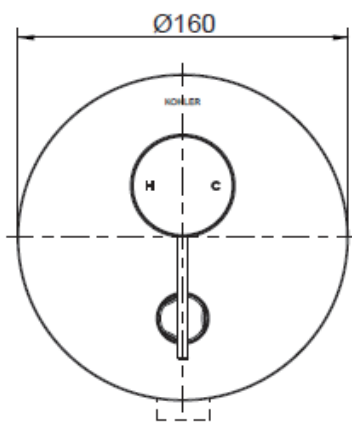

### Specified Models

SKU	Description	Color/Finish
21397T-4A	Components Shower or Bath with Diverter Thin Trim - Pin Lever Handle	CP: Polished Chrome, BN: Brushed Nickel, BL: Matte Black*

Note: For a full range of color finishes in your market please contact your local Kohler representative.

### Product Diagram

Dimensions are approximate  
unit: mm

The Finished Wall

21397T-4A