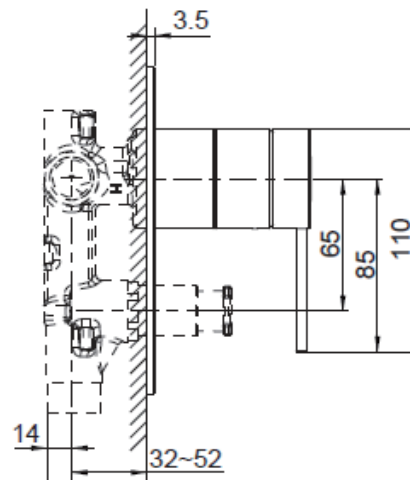

### Required Accessories

78980T-DR	Shower & Bath 40mm valve with diverter	CP: Polished Chrome, BN: Brushed Nickel, BL: Matte Black*
-----------	--	---

### Product Diagram

Dimensions are approximate  
unit: mm

The Finished Wall

21397T-4A