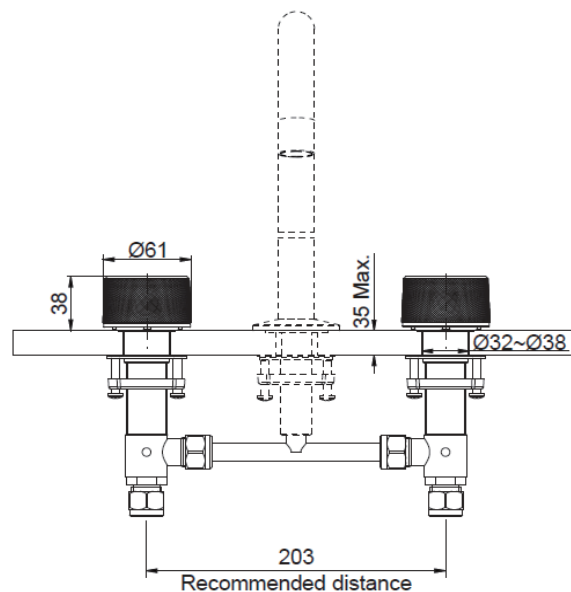

SKU	Description	Color/Finish
77990T-8DR	Components Top Assembly - Oyl	CP: Polished Chrome, BN: Brushed Nickel, BL: Matte Black*

Note: For a full range of color finishes in your market please contact your local Kohler representative.

*BL launch date to be announced, CP & BN available now

Required Accessories

77967T-ND	Components Basin Spout - Tube	CP: Polished Chrome, BN: Brushed Nickel, BL: Matte Black*
77968T-ND	Components Basin Spout - Ribbon	CP: Polished Chrome, BN: Brushed Nickel, BL: Matte Black*
26151T	Components Deck Mount Bath Spout - Ribbon	CP: Polished Chrome, BN: Brushed Nickel, BL: Matte Black*
22959T	Components Deck Mount Bath Spout - Tube	CP: Polished Chrome, BN: Brushed Nickel, BL: Matte Black*

Product Diagram

Dimensions are approximate
 unit: mm

77990T-8DR