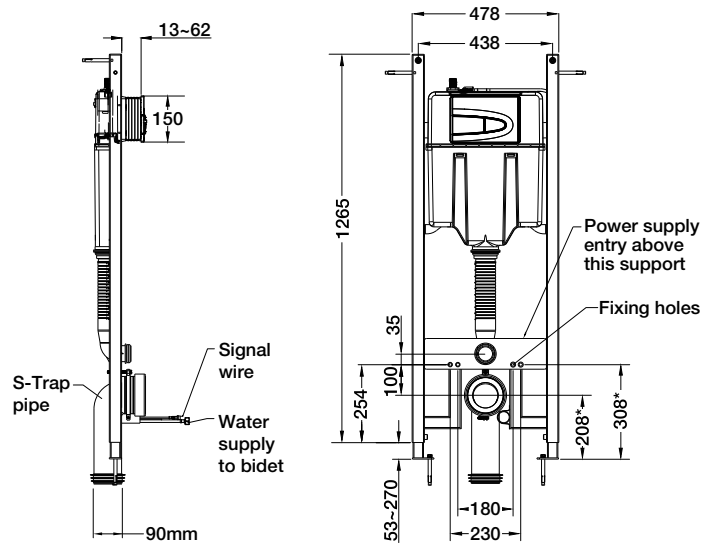

Available exclusively from specialist retailers nationally.

Technical specifications are subject to change.
For more information, or for showroom locations, visit

kohler.com.au   **kohler.co.nz**

KOHLER®