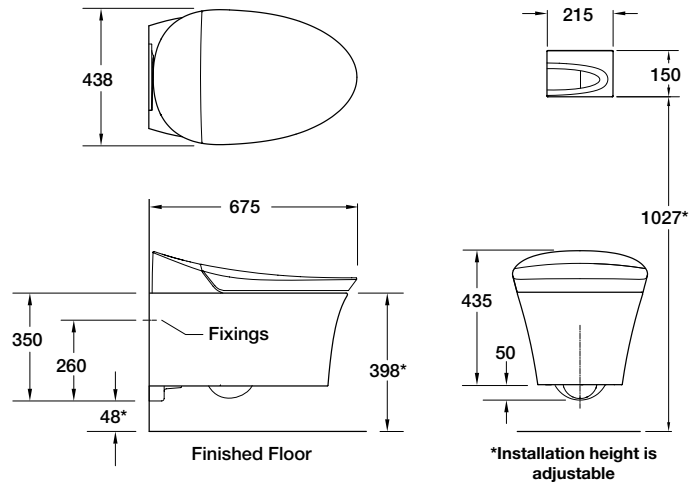

Notes:

Toilet must be installed with high hazard backflow prevention.
Maximum user weight 136kg.

Automated cover and bidet wand

One touch remote control

Powerful flushing system

Available exclusively from specialist retailers nationally.