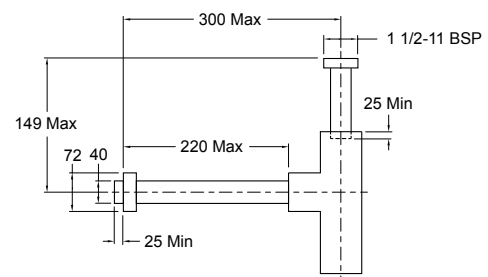

Technical Details

Side View

Available Color / Finishes

Polished Chrome (CP)	Vibrant® Rose Gold (RGD)
Vibrant® Brushed Bronze (BV)	Vibrant® Moderne Polished Gold (PGD)
Vibrant® French Gold (AF)	Vibrant® Titanium (TT)
Vibrant® Polished Nickel (SN)	Oil-Rubbed Bronze (2BZ)
Vibrant® Brushed Nickel (BN)	Blackened Bronze (2BL)
Vibrant® Moderne Brushed Gold (BGD)	

(Only the finishes labelled "Vibrant®" are Vibrant PVD Finishes)