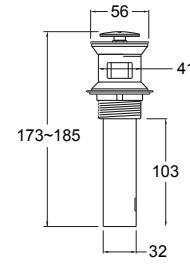

Technical Details

Side View

Available Color / Finishes

Polished Chrome (CP)	Vibrant® Rose Gold (RGD)
Vibrant® Brushed Bronze (BV)	Vibrant® Moderne Polished Gold (PGD)
Vibrant® French Gold (AF)	Vibrant® Titanium (TT)
Vibrant® Polished Nickel (SN)	Oil-Rubbed Bronze (2BZ)
Vibrant® Brushed Nickel (BN)	Blackened Bronze (2BL)
Vibrant® Moderne Brushed Gold (BGD)	

(Only the finishes labelled "Vibrant®" are Vibrant PVD Finishes)

Product

- Bottle trap

Kohler Code

98461A-**

(**- Color Code)