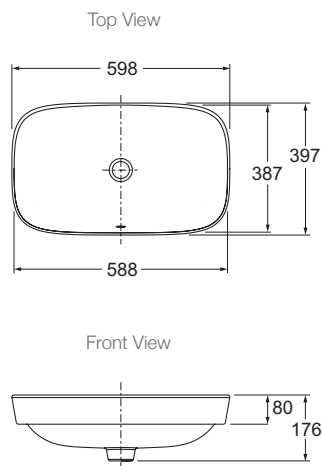

Product

- Modern Life® vessel basin

Kohler Code

77762T-0

Waste not included

Included Components

- Bench top cutting template

Features

- Bench top installation
- Overflow outlet
- Vitreous china

Material

- Vitreous china
- Colour: white

Related Products

- Modern Life® basin with tap deck

Technical Details

Weight: 12kg Appr

Installation Notes:

- Allow a minimum of 50mm from the wall for easy cleaning.
- A hole for the basin needs to be made in the bench top (please refer to cutting template).
- The basin is fixed to the bench top using an appropriate silicone sealant (not supplied).
- Requires DN32 waste with overflow (not supplied).