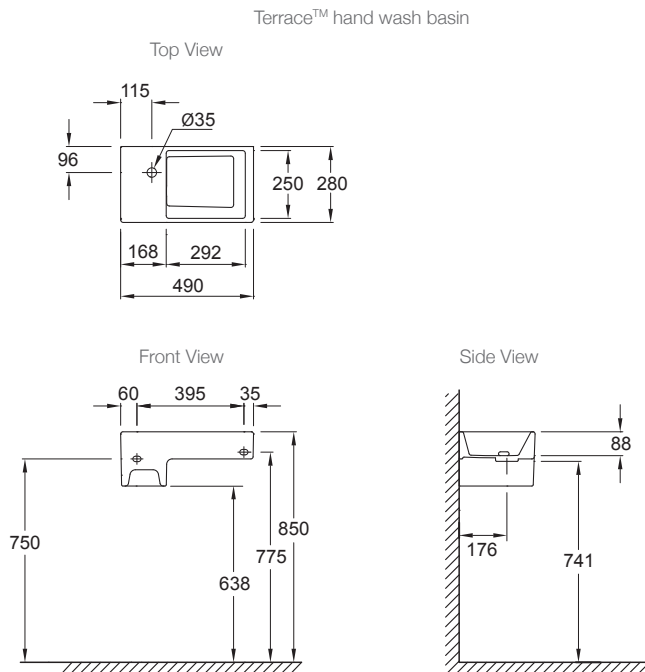

Product

- Terrace™ 490mm hand wash basin and cabinet

Kohler Code

20736A-0

NOTE: Tapware not included

Features

- Wall hung ceramic basin & wall hung cabinet.
- Basin has one pre-drilled tap hole.
- Left hand opening cabinet only, with soft-close hinges and one shelf.

Materials

- Basin top: ceramic.
- Cabinet: Laquered finish cabinet with solid timber shelf.
- Colour: White.

Included Components

- Fastners for basin wall-hung installation.
- DN32 waste.

Related Products

- Terrace™ vanities
- Terrace™ columns

Technical Details

Terrace™ hand wash basin cabinet

Weight (basin & cabinet): 22kg Approx.

Installation Notes:

- The Terrace™ hand wash basin and cabinet must be fixed to nogs in the wall.
- A Hydroflow 'P' trap (MFEPPT 32/40) is a suitable plumbing solution.
- Recommended basin mixer flow rate should not exceed 6 L/min.