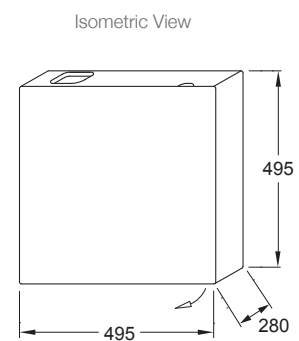

Product

- Terrace™ 490mm hand wash basin and cabinet

Kohler Code

20736A-0

NOTE: Tapware not included

Features

- Wall hung ceramic basin & wall hung cabinet.
- Basin has one pre-drilled tap hole.
- Left hand opening cabinet only, with soft-close hinges and one shelf.

Materials

- Basin top: ceramic.
- Cabinet: Laquered finish cabinet with solid timber shelf.
- Colour: White.

Included Components

- Fastners for basin wall-hung installation.
- DN32 waste.

Related Products

- Terrace™ vanities
- Terrace™ columns

Technical Details

Terrace™ hand wash basin cabinet

Weight (basin & cabinet): 22kg Approx.

Installation Notes:

- The Terrace™ hand wash basin and cabinet must be fixed to nogs in the wall.
- A Hydroflow 'P' trap (MFEPPT 32/40) is a suitable plumbing solution.
- Recommended basin mixer flow rate should not exceed 6 L/min.