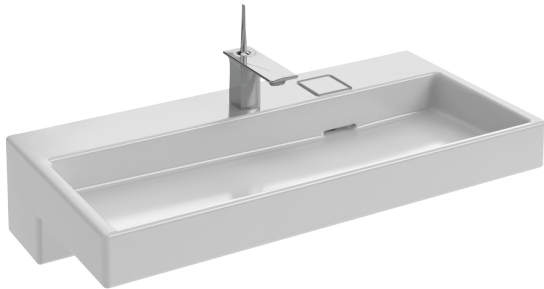

Product

- Terrace™ 1000mm wall hung basin / vanity top

Kohler Code

XC112K-00

NOTE: Tapware not included

With optional towel bars

Features

- Single wall hung basin.
- FreeDrain® waste with integrated overflow.
- One pre-drilled tap hole.
- Colour finish: White.
- Material: Ceramic.

Included Components

- FreeDrain® waste with integrated overflow.
- Fasteners for wall-hung installation.

Related Products

- Terrace™ 1000mm vanity cabinet (EB1187-G1C)
- Terrace™ towel bars (E4905-CP and E4906-CP)
- Stance™ tapware

Technical Details

Weight: 32 kg Approx.

Installation Notes:

- The Terrace™ vanity top / basin must be fixed to nogs in the wall.
- The Kohler DN40 bottle trap (98461A-CP) together with a DN32 to DN40 outlet adapter (1304872) is a suitable plumbing solution for the Terrace wall hung basin.