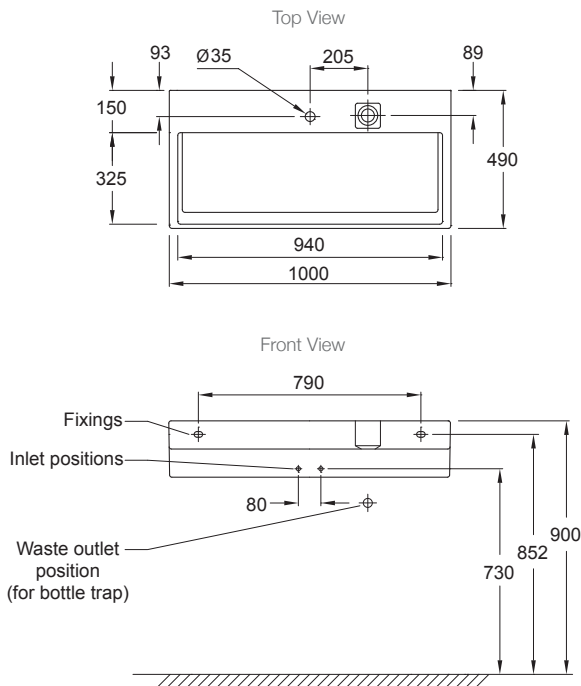

Product

- Terrace™ 1000mm wall hung basin / vanity top

Kohler Code

XC112K-00

NOTE: Tapware not included

With optional towel bars

Features

- Single wall hung basin.
- FreeDrain® waste with integrated overflow.
- One pre-drilled tap hole.
- Colour finish: White.
- Material: Ceramic.

Included Components

- FreeDrain® waste with integrated overflow.
- Fasteners for wall-hung installation.

Related Products

- Terrace™ 1000mm vanity cabinet (EB1187-G1C)
- Terrace™ towel bars (E4905-CP and E4906-CP)
- Stance™ tapware

Technical Details

Weight: 32 kg Approx.

Installation Notes:

- The Terrace™ vanity top / basin must be fixed to nogs in the wall.
- The Kohler DN40 bottle trap (98461A-CP) together with a DN32 to DN40 outlet adapter (1304872) is a suitable plumbing solution for the Terrace wall hung basin.