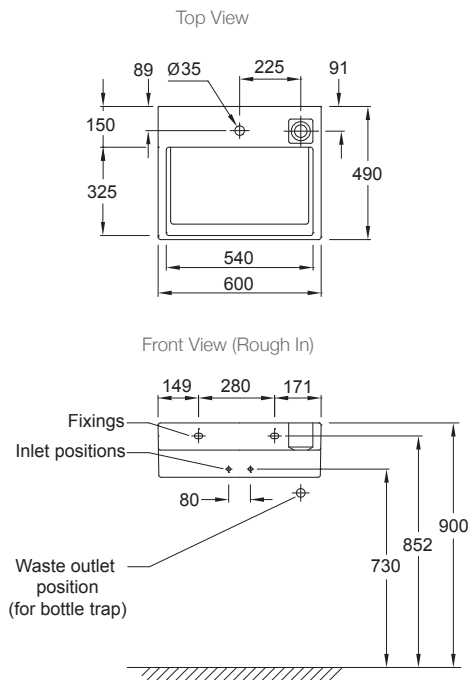

Product

- Terrace™ 600mm wall hung basin / vanity top

Kohler Code

XE112K-00

NOTE: Tapware not included

With optional towel bars

Features

- Single wall hung basin.
- FreeDrain® waste with integrated overflow.
- One pre-drilled tap hole.
- Colour finish: White.
- Material: Ceramic.

Included Components

- FreeDrain® waste with integrated overflow.
- Fasteners for wall-hung installation.

Related Products

- Terrace™ 600mm vanity cabinet (EB1185-G1C)
- Terrace™ towel bars (E4905-CP and E4906-CP)
- Stance™ tapware

Technical Details

Weight: 19 kg Approx.

Installation Notes:

- The Terrace™ vanity top / basin must be fixed to nogs in the wall.
- The Kohler DN40 bottle trap (98461A-CP) together with a DN32 to DN40 outlet adapter (1304872) is a suitable plumbing solution for the Terrace wall hung basin.