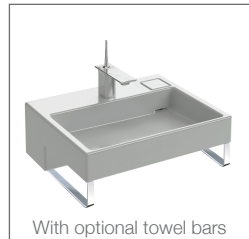

Product

- Terrace™ 600mm wall hung basin / vanity top

Kohler Code

XE112K-00

NOTE: Tapware not included

With optional towel bars

Features

- Single wall hung basin.
- FreeDrain® waste with integrated overflow.
- One pre-drilled tap hole.
- Colour finish: White.
- Material: Ceramic.

Included Components

- FreeDrain® waste with integrated overflow.
- Fasteners for wall-hung installation.

Related Products

- Terrace™ 600mm vanity cabinet (EB1185-G1C)
- Terrace™ towel bars (E4905-CP and E4906-CP)
- Stance™ tapware

Technical Details

Weight: 19 kg Approx.

Installation Notes:

- The Terrace™ vanity top / basin must be fixed to nogs in the wall.
- The Kohler DN40 bottle trap (98461A-CP) together with a DN32 to DN40 outlet adapter (1304872) is a suitable plumbing solution for the Terrace wall hung basin.