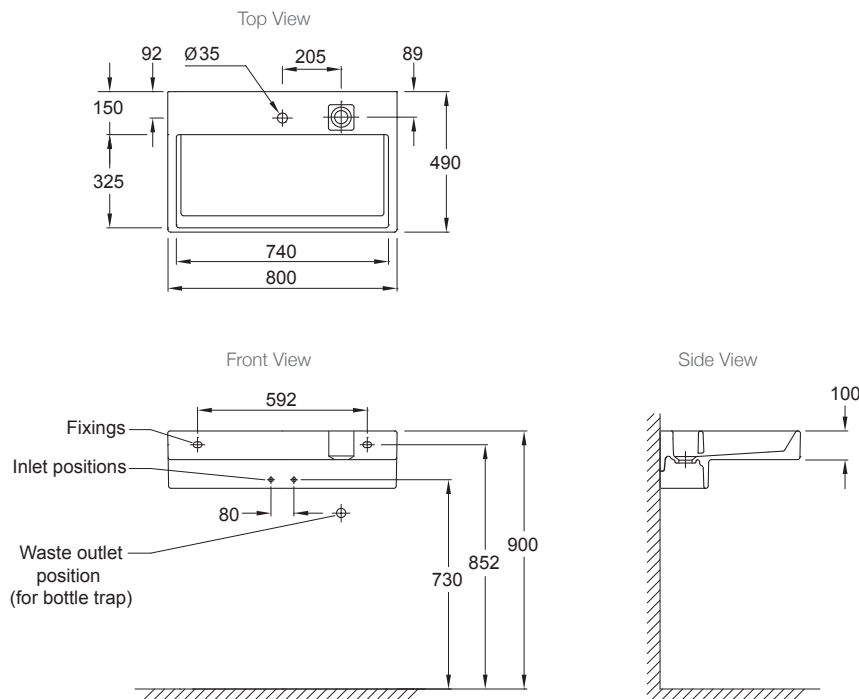

Product

- Terrace™ 800mm wall hung basin / vanity top

Kohler Code

XD112K-00

**Features**

- Single wall hung basin.
- FreeDrain® waste with integrated overflow.
- One pre-drilled tap hole.
- Colour finish: White.
- Material: Ceramic.

Included Components

- FreeDrain® waste with integrated overflow.
- Fasteners for wall-hung installation.

Related Products

- Terrace™ 800mm vanity cabinet (EB1186-G1C)
- Terrace™ towel bars (E4905-CP and E4906-CP)
- Stance™ tapware

Technical Details

Weight: 25kg Approx.

Installation Notes:

- The Terrace™ vanity top / basin must be fixed to nogs in the wall.
- The Kohler DN40 bottle trap (98461A-CP) together with a DN32 to DN40 outlet adapter (1304872) is a suitable plumbing solution for the Terrace wall hung basin.