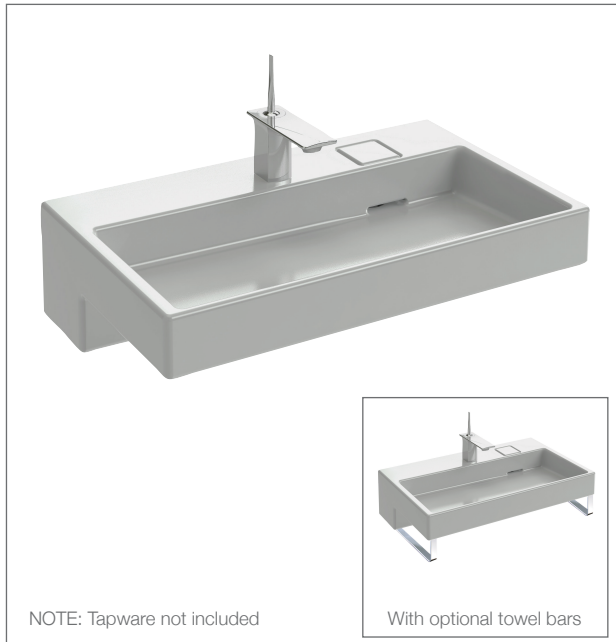

Product

- Terrace™ 800mm wall hung basin / vanity top

Kohler Code

XD112K-00

**Features**

- Single wall hung basin.
- FreeDrain® waste with integrated overflow.
- One pre-drilled tap hole.
- Colour finish: White.
- Material: Ceramic.

Included Components

- FreeDrain® waste with integrated overflow.
- Fasteners for wall-hung installation.

Related Products

- Terrace™ 800mm vanity cabinet (EB1186-G1C)
- Terrace™ towel bars (E4905-CP and E4906-CP)
- Stance™ tapware

Technical Details

Weight: 25kg Approx.

Installation Notes:

- The Terrace™ vanity top / basin must be fixed to nogs in the wall.
- The Kohler DN40 bottle trap (98461A-CP) together with a DN32 to DN40 outlet adapter (1304872) is a suitable plumbing solution for the Terrace wall hung basin.