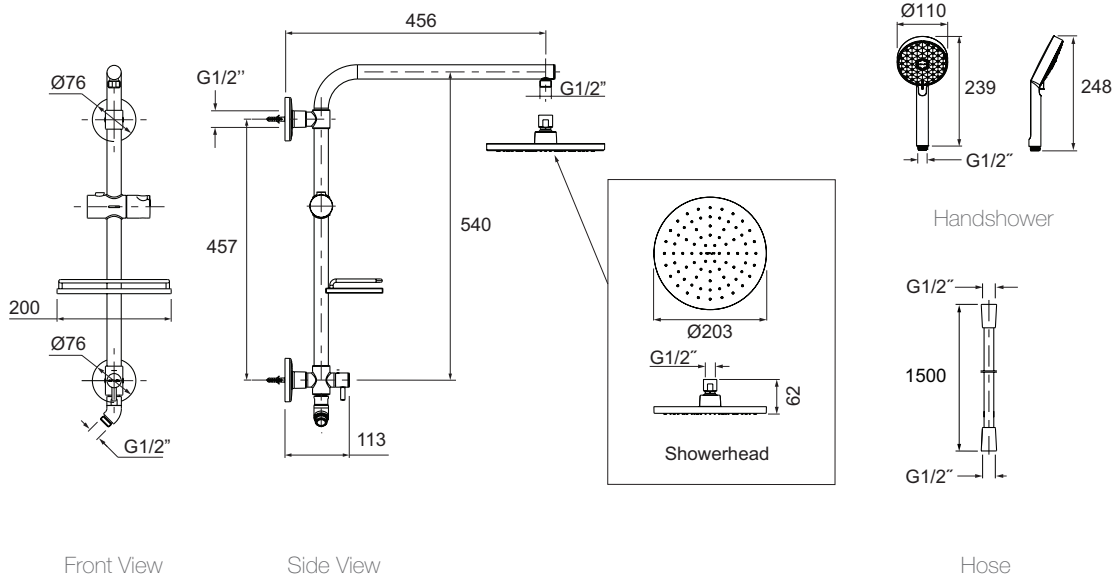

**Product**

- Hydrorail® rain shower square column - premium
- Hydrorail® rain shower square column - standard

**Kohler Code**

78564A-CP  
78569A-CP

**Included Components**

- Showerhead
- Square shower column
- Awaken Hand Shower
- 1.5m Shower Hose

**Features**

- Polished chrome.
- Single function shower head.
- Multi function handshower.
- Suitable for mains pressure.
- KOHLER finishes resist tarnishing and corrosion.
- Top inlet for retrofit with previous fixed shower head installations.
- Slidebar bracket allows you to adjust height and angle of handshower.
- Diverter at the base of the column makes for easy toggling between handshower and rainhead.

78564A-CP  
WELS RATING  
(3 Star 7.5Litres / min)

78569A-CP  
WELS RATING  
(3 Star 9Litres / min)

**Related Products**

- Hydrorail® round rain shower
- Hydrorail® slide shower

**Technical Details**

**Installation Notes:**

- Optimum working pressure 300-500 kPa.
- Maximum working pressure 500 kPa.
- Inline filters should be used to protect tapware from debris that may be present within the plumbing.