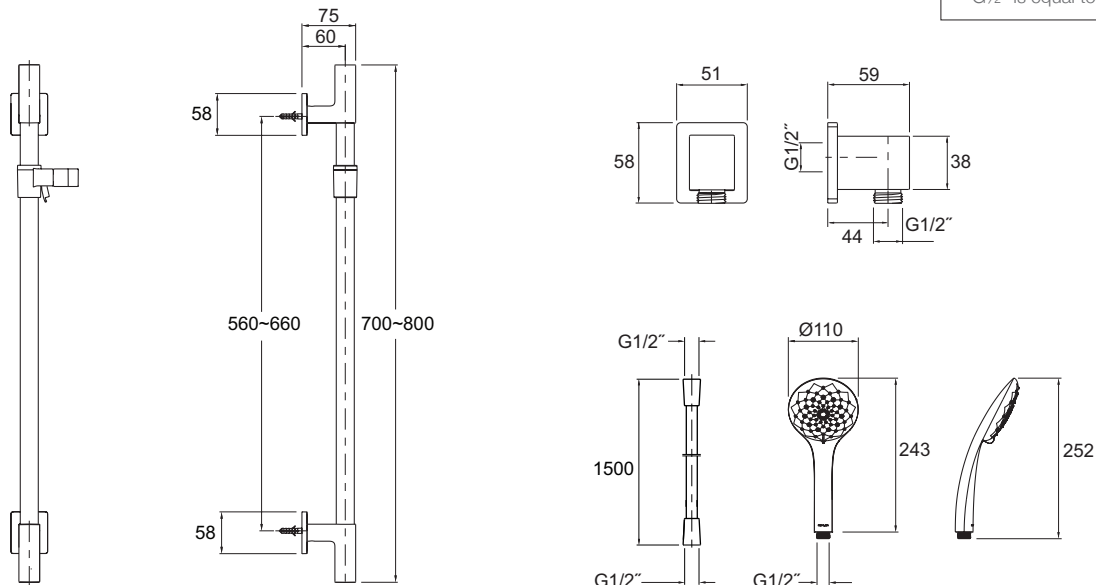

Product

- Renew® organic slide shower

Kohler Code

76882T-E-CP

WELS RATING
(3 Star 9 Litres / min)

Included Components

- 1.5m hose
- Shower head
- Wall bracket & slidebar
- Elbow

Features

- Polished chrome
- Multi-function shower head
- Wall mounted
- Suitable for mains pressure
- KOHLER finishes resist tarnishing and corrosion

Related Products

- Renew® geometric slide shower

Technical Details

G1/2" is equal to BSP1/2"

Installation Notes:

- Wall elbow G1/2" female thread.
- Optimum working pressure 300-500 kPa.
- Maximum pressure 500 kPa.
- Inline filters should be used to protect tapware from debris that may be present within the plumbing.