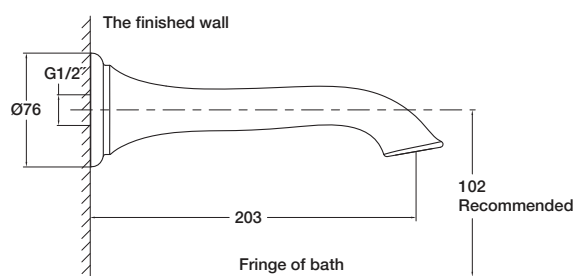

Product

- Artifacts wall mount bath spout

Kohler Code

72791T-*

Included Components

- No extra components included

Features

- Choice of 3 colours
- Metal construction
- KOHLER finishes resist tarnishing and corrosion

Technical Details

Side View

G1/2" is equal to BSP1/2"

Installation Notes:

- G1/2" female thread.
- Optimum working pressure 300-500 kPa.
- Inline filters should be used to protect tapware from debris that may be present within the plumbing.