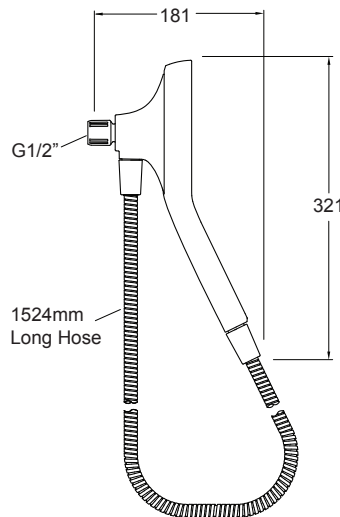

**Product**

- Converge dual shower rose and hand shower

**Kohler Code**

R77753A-CP

WELS RATING  
(3 Star 9 Litres / min)

NOTE: Shower arm not included.

**Included Components**

- 1.5m shower hose.
- Wall mounted shower head.
- Magnetic hand shower.

**Related Products:**

- KOHLER Purist showerarm Code: 45918T-CP

**Technical Details**

Front View

Side View

G $\frac{1}{2}$ " is equal to BSP $\frac{1}{2}$ "

**Installation Notes:**

- Shower arm not included.
- No tool installation; requires only hand-tightening.
- Showerhead G $\frac{1}{2}$ " female thread.
- Optimum working pressure 300-500 kPa.
- Inline filters should be used to protect tapware from debris that may be present within the plumbing.