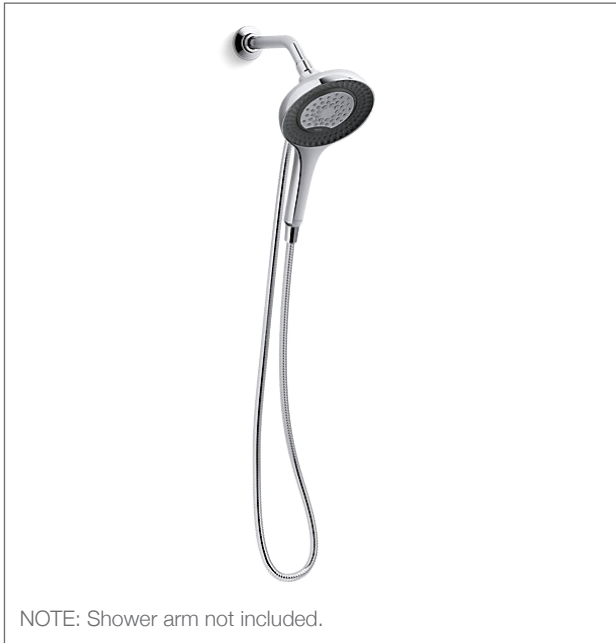

**Product**

- Converge dual shower rose and hand shower

**Kohler Code**

R77753A-CP

WELS RATING  
(3 Star 9 Litres / min)

NOTE: Shower arm not included.

**Included Components**

- 1.5m shower hose.
- Wall mounted shower head.
- Magnetic hand shower.

**Features**

- Uniquely integrated showerhead and handshower combination.
- Multifunction 3 mode shower head with easy mode change button.
  - Full coverage spray
  - Infinity spray
  - Combination spray
- Polished chrome.
- Wall mounted.
- Magnetic hand shower docking.
- Suitable for mains pressure.
- MasterClean™ sprayface is easy to clean.
- Premium KOHLER finishes with ScratchShield™ technology.

**Related Products:**

- KOHLER Purist showerarm Code: 45918T-CP

**Technical Details**

Front View

Side View

G $\frac{1}{2}$ " is equal to BSP $\frac{1}{2}$ "

**Installation Notes:**

- Shower arm not included.
- No tool installation; requires only hand-tightening.
- Showerhead G $\frac{1}{2}$ " female thread.
- Optimum working pressure 300-500 kPa.
- Inline filters should be used to protect tapware from debris that may be present within the plumbing.