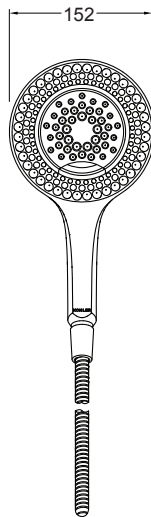

**Product**

- Converge dual shower rose and hand shower

**Kohler Code**

R77753A-CP

WELS RATING  
(3 Star 9 Litres / min)

NOTE: Shower arm not included.

**Included Components**

- 1.5m shower hose.
- Wall mounted shower head.
- Magnetic hand shower.

**Features**

- Uniquely integrated showerhead and handshower combination.
- Multifunction 3 mode shower head with easy mode change button.
  - Full coverage spray
  - Infinity spray
  - Combination spray
- Polished chrome.
- Wall mounted.
- Magnetic hand shower docking.
- Suitable for mains pressure.
- MasterClean™ sprayface is easy to clean.
- Premium KOHLER finishes with ScratchShield™ technology.

**Related Products:**

- KOHLER Purist showerarm Code: 45918T-CP

**Technical Details**

Front View

Side View

G $\frac{1}{2}$ " is equal to BSP $\frac{1}{2}$ "

**Installation Notes:**

- Shower arm not included.
- No tool installation; requires only hand-tightening.
- Showerhead G $\frac{1}{2}$ " female thread.
- Optimum working pressure 300-500 kPa.
- Inline filters should be used to protect tapware from debris that may be present within the plumbing.